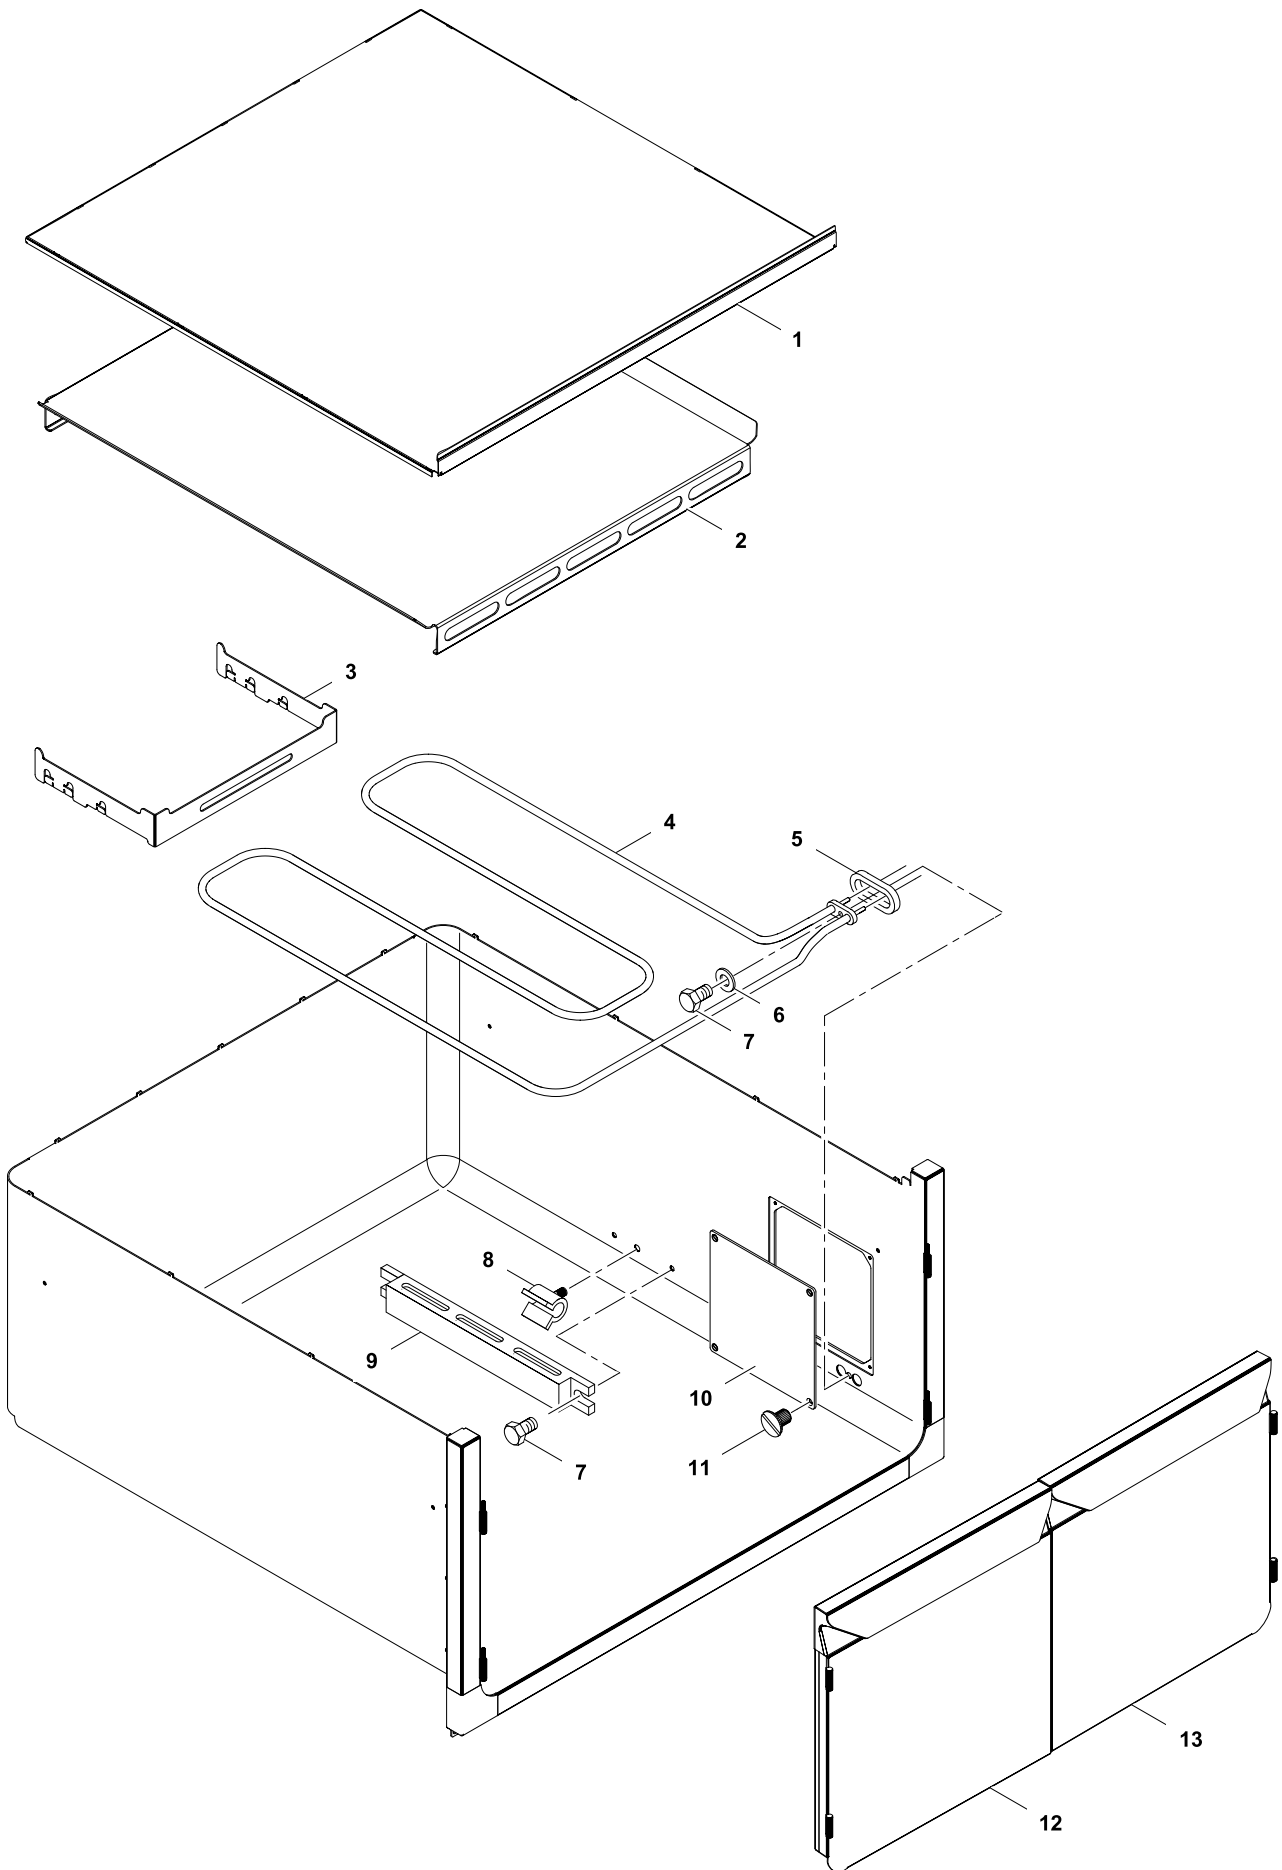

Page	Index
2	Control pane
3	Terminal
4	Warming cabinet
6	Base

Last Updates
 Ed. 12/2015
 Ed. 11/2016

Page
 all
 5/7

1	Alias	Code	Bezeichnung	Description	Ref.	Valid from Serial N°
1	712 344039	OK5023	Kapillarrohrregler 30-100	Capillary control 30-100	all types	
2	72.5938.03	OKI361	Anzeigelampe klar	Indicator light, clear	all types	
3	82.2665	OG7229	Zwischenblech	Spacer sheet	all types	
4	82.1043.01	*	Bedienblende warming cabinet, rechts, 130	Control panel warming cabinet, right, 130	W=1000	
	82.1043.04	*	Bedienblende warming cabinet, rechts, 100	Control panel warming cabinet, right, 100	W=500/600	
	82.1043.02	*	Bedienblende warming cabinet, rechts, 160	Control panel warming cabinet, right, 160	W800	
5	72.5938.07	OKI363	Einsteckfassung klar Ø10mm	Lamp holder, clear, Ø10mm	all types	
6	82.7009	OG6247	Dichtung Drehgriff	Sealing for handle	all types	
7	82.9124.01	OG6369	Drehgriff mit Adapter 0°x6.0	Handle with adapter 0°x6.0	all types	
	62.1544.01	OG7399	Kabelbaum: Wärmeschrank komplett	Wiring harness: warming cabinet	all types	
	62.1503.02	OG7162	Verdrahtung 2X0.5X 300	Wiring 2x0.5x300	all types	
	82.9183.02	OG7360	Kabel: WS-Qquerstromlüfter	Cable: Warming cab.-cross flow blower	all types	