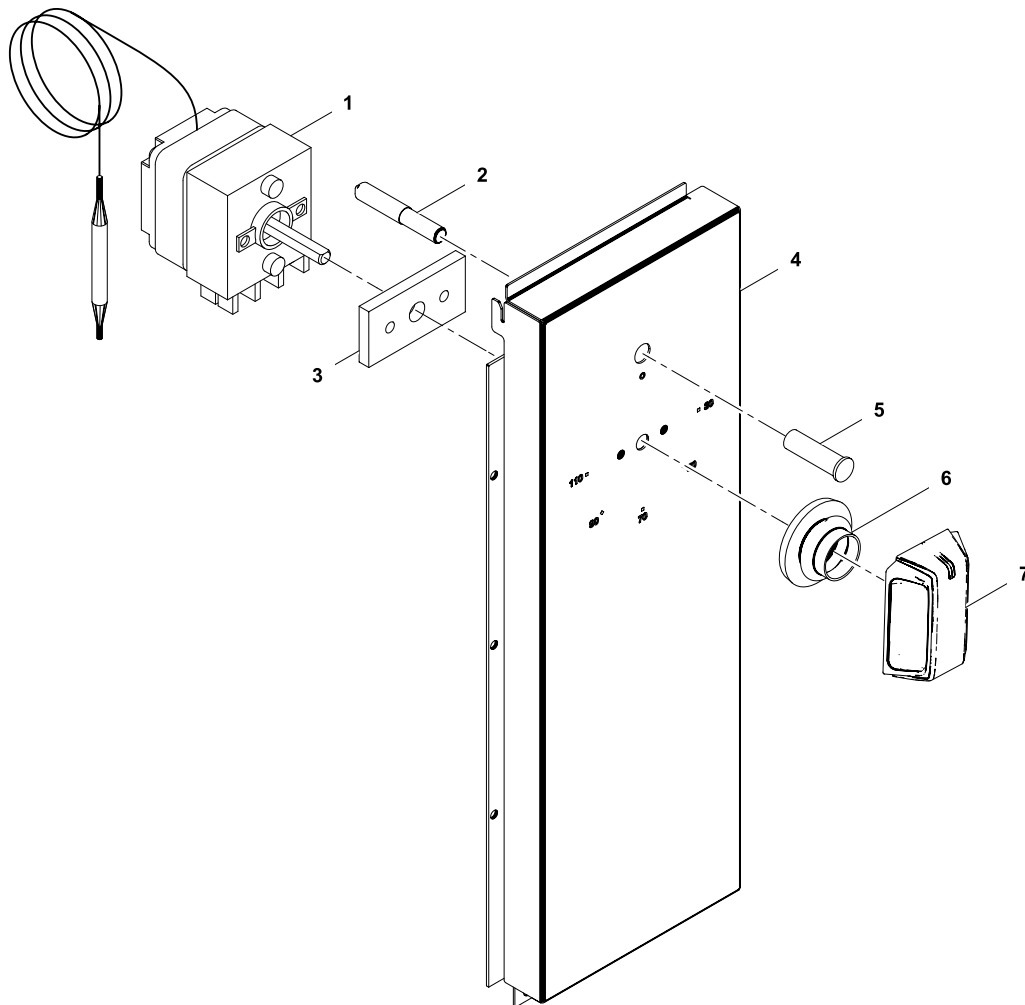

Page	Index
2	Control pane
3	Terminal
4	Warming cabinet
6	Base

Last Updates
 Ed. 12/2015
 Ed. 11/2016

Page
 all
 5/7

1	Alias	Code	Bezeichnung	Description	Ref.	Valid from Serial N°
1	712 344039	OK5023	Kapillarrohrregler 30-100	Capillary control 30-100	all types	
2	72.5938.03	OKI361	Anzeigelampe klar	Indicator light, clear	all types	
3	82.2665	OG7229	Zwischenblech	Spacer sheet	all types	
4	82.1043.01	*	Bedienblende warming cabinet, rechts, 130	Control panel warming cabinet, right, 130	W=1000	
	82.1043.04	*	Bedienblende warming cabinet, rechts, 100	Control panel warming cabinet, right, 100	W=500/600	
	82.1043.02	*	Bedienblende warming cabinet, rechts, 160	Control panel warming cabinet, right, 160	W800	
5	72.5938.07	OKI363	Einsteckfassung klar Ø10mm	Lamp holder, clear, Ø10mm	all types	
6	82.7009	OG6247	Dichtung Drehgriff	Sealing for handle	all types	
7	82.9124.01	OG6369	Drehgriff mit Adapter 0°x6.0	Handle with adapter 0°x6.0	all types	
	62.1544.01	OG7399	Kabelbaum: Wärmeschrank komplett	Wiring harness: warming cabinet	all types	
	62.1503.02	OG7162	Verdrahtung 2X0.5X 300	Wiring 2x0.5x300	all types	
	82.9183.02	OG7360	Kabel: WS-Qquerstromlüfter	Cable: Warming cab.-cross flow blower	all types	