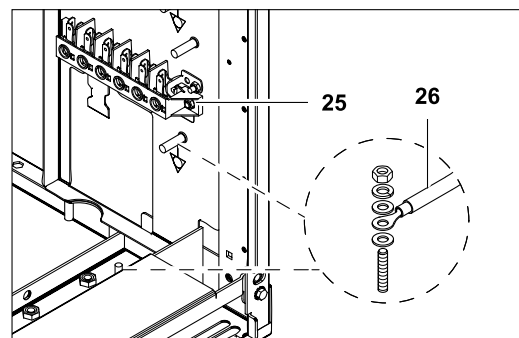

DE WÄRMEPLATTEN
EN WAMING PLATES

PNC	Factory Model	Ref.	Description
588096	MARBAAJOBO	a	EL. WARMING PLATE, 1000X800X250H
588097	MARBABJOBO	a	EL. WARMING PLATE, C-BOARD, 1000X800X250H
588336	MARAAFOBO	b	EL. WARMING PLATE, 600X800X250H
588337	MARAABFOBO	b	EL. WARMING PLATE, C-BOARD, 600X800X250H
588557	MBRBBJOBO	c	EL. WARMING PLATE, C-BOARD, 1000X850X250H
588686	MBRABFOBO	d	EL. WARMING PLATE, C-BOARD, 600X850X250H
589144	MCRBAAJOBO	e	EL. WARMING PLATE, 1000X900X250H
589145	MCRBABJOBO	e	EL. WARMING PLATE, C-BOARD, 1000X900X250H
589502	MCRAAFOBO	f	EL. WARMING PLATE, 600X900X250H
589503	MCRAABFOBO	f	EL. WARMING PLATE, C-BOARD, 600X900X250H

Page	Index
2	Full appliance
4	Aeration kit (FML)

Last Updates	Page
Ed. 12/2015	all
Ed. 01/2017	all

Valid from Ser. № 3101....