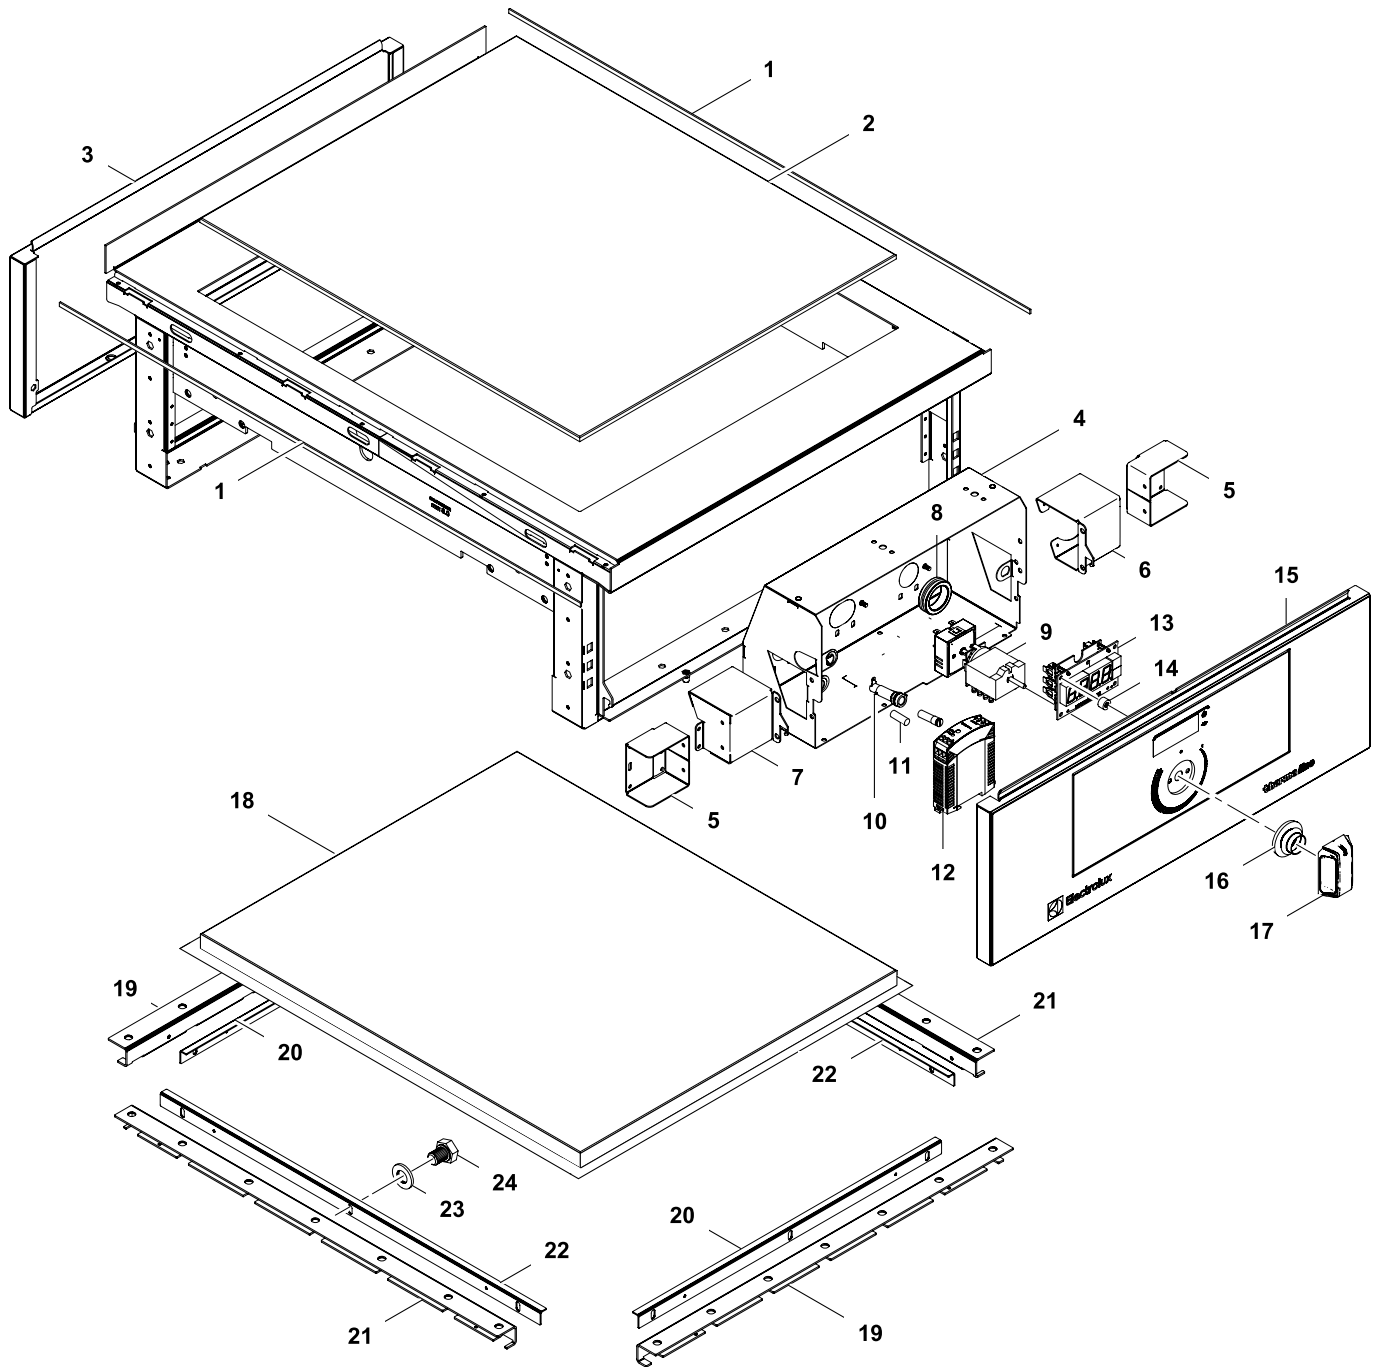

DE WÄRMEPLATTEN
EN WAMING PLATES

PNC	Factory Model	Ref.	Description
588096	MARBAAJOBO	a	EL. WARMING PLATE, 1000X800X250H
588097	MARBABJOBO	a	EL. WARMING PLATE, C-BOARD, 1000X800X250H
588336	MARAAFOBO	b	EL. WARMING PLATE, 600X800X250H
588337	MARAABFOBO	b	EL. WARMING PLATE, C-BOARD, 600X800X250H
588557	MBRBBJOBO	c	EL. WARMING PLATE, C-BOARD, 1000X850X250H
588686	MBRABFOBO	d	EL. WARMING PLATE, C-BOARD, 600X850X250H
589144	MCRBAAJOBO	e	EL. WARMING PLATE, 1000X900X250H
589145	MCRBABJOBO	e	EL. WARMING PLATE, C-BOARD, 1000X900X250H
589502	MCRAAFOBO	f	EL. WARMING PLATE, 600X900X250H
589503	MCRAABFOBO	f	EL. WARMING PLATE, C-BOARD, 600X900X250H

Page	Index
2	Full appliance
4	Aeration kit (FML)

Last Updates	Page
Ed. 12/2015	all
Ed. 01/2017	all

Valid from Ser. № 3101....