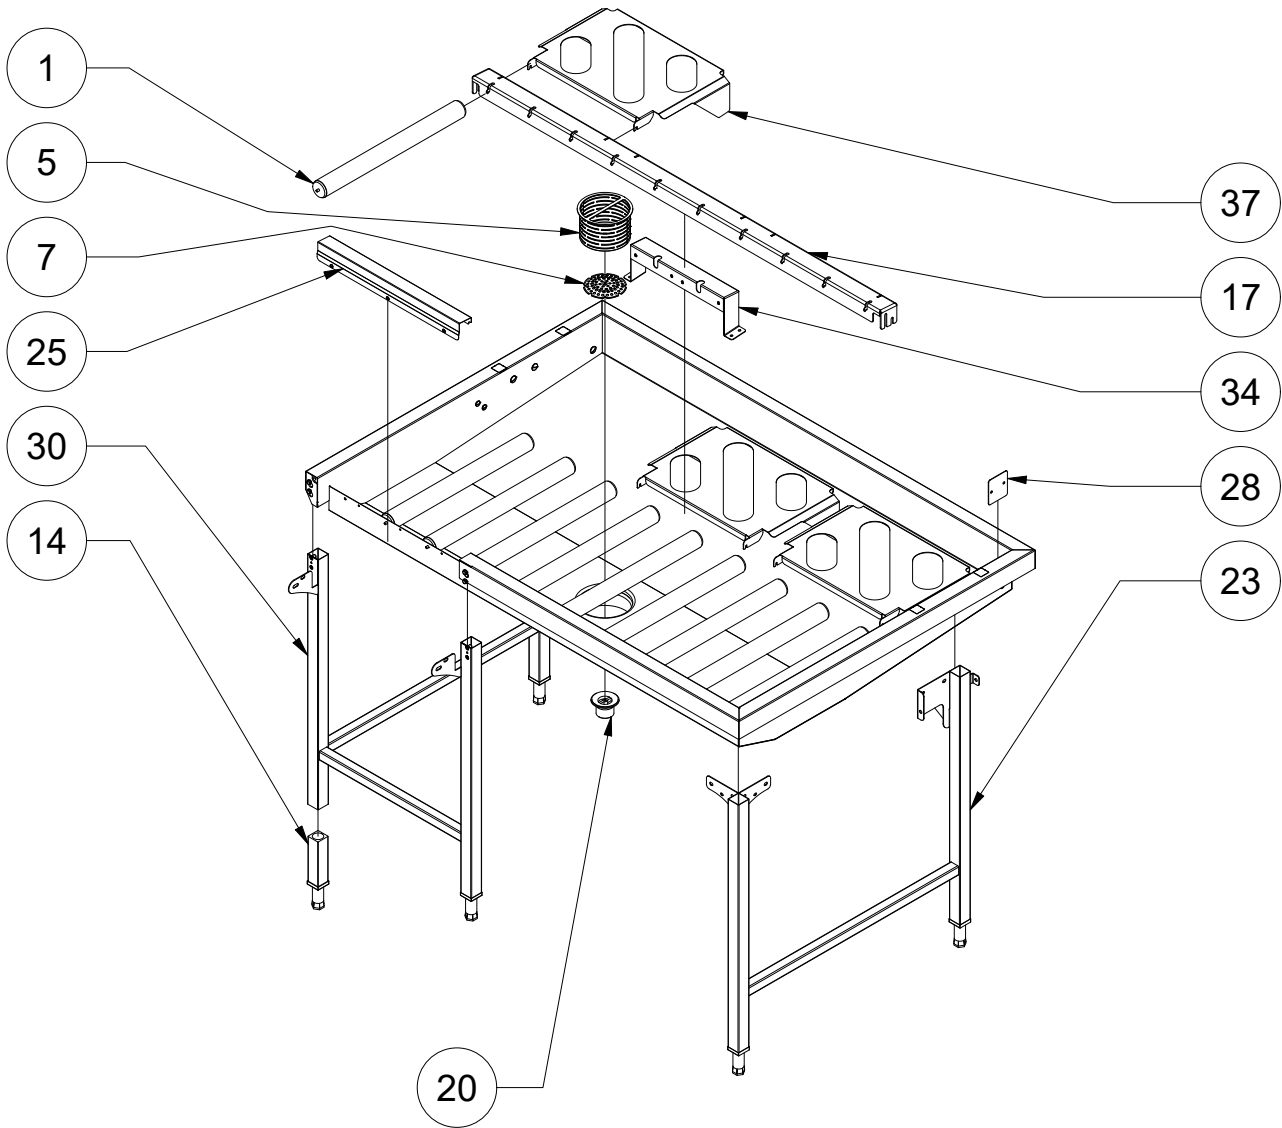

**TAVOLO SBARAZZO MANUALE**  
**MANUAL STACKING TABLE**

PNC	MODEL	REF.	Description
865261	HSMSF3LR	a	MANUAL SORTING TABLE, 3 BASKETS, FRONT CONNECTION, LEFT>RIGHT, 1620 MM
865262	HSMSF4LR	b	MANUAL SORTING TABLE, 4 BASKETS, FRONT CONNECTION, LEFT>RIGHT, 2130 MM
865292	HSMSF5LR	c	MANUAL SORTING TABLE, 5 BASKETS, FRONT CONNECTION, LEFT>RIGHT, 2640 MM
865294	HSMSF3RL	a	MANUAL SORTING TABLE, 3 BASKETS, FRONT CONNECTION, RIGHT>LEFT, 1620 MM
865295	HSMSF4RL	b	MANUAL SORTING TABLE, 4 BASKETS, FRONT CONNECTION, RIGHT>LEFT, 2130 MM
865296	HSMSF5RL	c	MANUAL SORTING TABLE, 5 BASKETS, FRONT CONNECTION, RIGHT>LEFT, 2640 MM

Components / Componenti 2-5  
 Spare part lists / liste ricambi 6-7

**BOLD: Last Change/ Grassetto= ultima modifica**

From Ser. Nr. Up to Ser. Nr.	Ed. document publication . 2018 – 05 Ed. page revision 5- 2019 - 06	Page 1	<b>Doc. N° ST11793-60</b>
---------------------------------	------------------------------------------------------------------------	--------	---------------------------

**TAVOLO SBARAZZO MANUALE**  
**MANUAL STACKING TABLE**

<b>Pos</b>	<b>Factory Code</b>	<b>Ref.</b>	<b>Spare Part Code</b>	<b>Descrizione</b>	<b>Description</b>
1	4914854-04	a,b,c		Rullo	Roller
5	ST0 33 90-00	a,b,c			Strainer basket
7	428 02 89-00	a,b,c			Strainer plate Ø114
14	ST0 33 76-00	a,b,c			Foot cpl.
17	ST1 17 72-03	a			Mid Support, Stack Table, 3 Racks
	ST1 17 72-04	b			Mid Support, Stack Table, 4 Racks
	ST1 17 72-05	c			Mid Support, Stack Table, 5 Racks
20	476 84 47-00	a,b,c			Drain connection 1½"
23	ST1 19 14-01	a,b,c			Swivel
25	ST1 18 05-00	a,b,c			Connection Plate
28	ST1 23 98-00	a,b,c			Cover plate
30	ST1 19 22-01	a,b,c			Stand, Stack Table Front Connectn. L>R
34	ST1 20 84-00	a,b,c			Reinforcement, Mid Support, Stack Table
37	ST1 24 02-00	a,b,c			Support, basket (from 01/01/2019)
	ST1 19 11-00	a,b,c			Support, basket (until 31/12/2018)