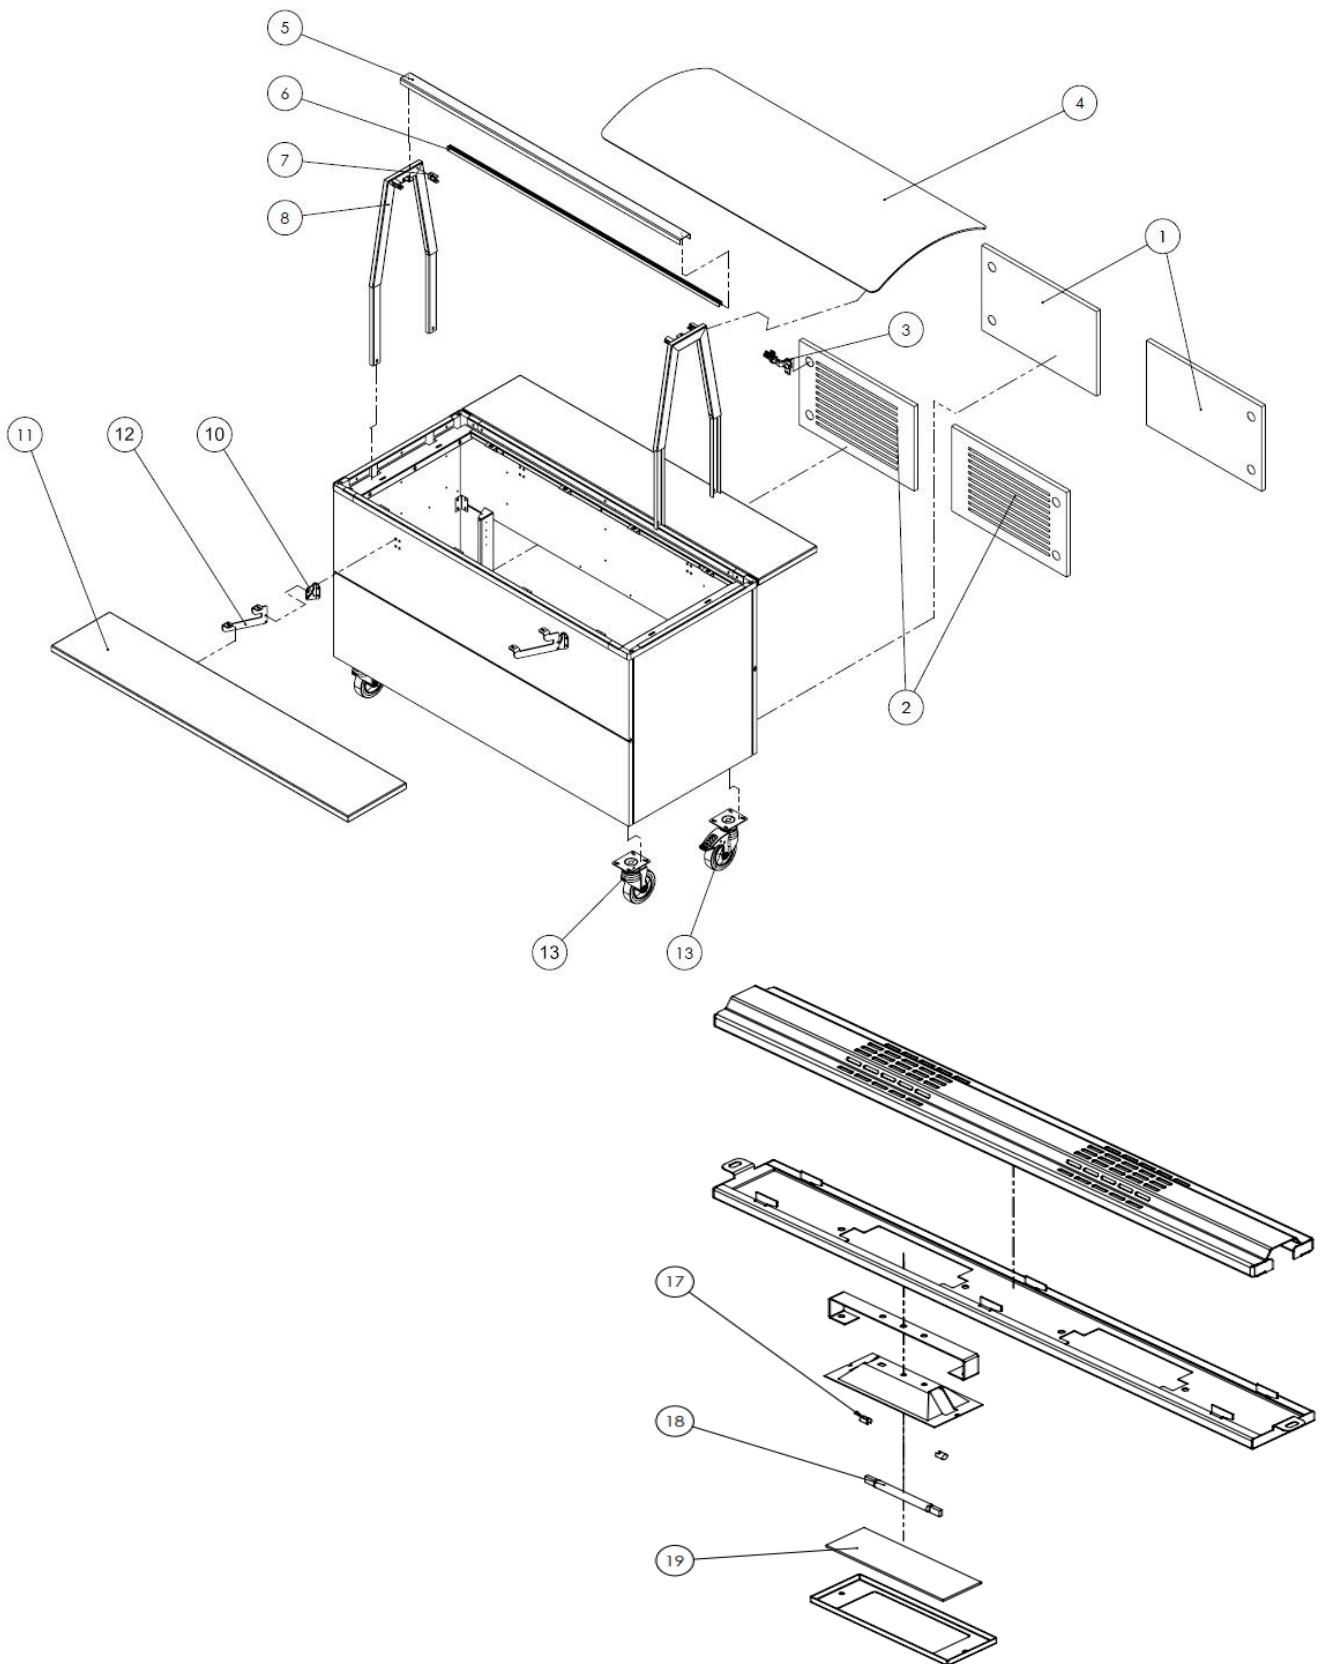

322047	00	F00N4AW00S	Mobile Ambient Unit, 4GN	an	Electrolux	3
322048	00	F01H2KW02S	Mobile Bain Marie,Water,Single Well,2GN	ao	Electrolux	3
322049	00	F01H3KW02S	Mobile Bain Marie,Water,Single Well,3GN	ap	Electrolux	3
322050	00	F01H4KW02S	Mobile Bain Marie,Water,Single Well,4GN	aq	Electrolux	3
322051	00	F02H2KW02S	Mobile Bain Marie,Water,Two Wells,2GN	ar	Electrolux	3
322052	00	F02H3KW02S	Mobile Bain Marie,Water,Three Wells,3GN	as	Electrolux	3
322053	00	F02H4KW02S	Mobile Bain Marie,Water,Four Wells,4GN	at	Electrolux	3
322054	00	F03H2KW02S	Mobile Bain Marie Air,Ventilated,2GN	au	Electrolux	3
322055	00	F03H3KW02S	Mobile Bain Marie,Air,Ventilated,3GN	av	Electrolux	3
322056	00	F03H4KW02S	Mobile Bain Marie,Air,Ventilated,4GN	aw	Electrolux	3
322057	00	F04H2KW02S	Mobile Tempered Glass, 2GN	ax	Electrolux	3
322058	00	F04H3KW02S	Mobile Tempered Glass, 3GN	ay	Electrolux	3
322059	00	F04H4KW02S	Mobile Tempered Glass, 4GN	az	Electrolux	3
322060	00	F10C2KW02S	Mobile Cold Well, Static, 2GN	ba	Electrolux	3
322061	00	F10C3KW02s	Mobile Cold Well, Static, 3GN	bb	Electrolux	3
322062	00	F10C4KW02S	Mobile Cold Well, Static, 4GN	bc	Electrolux	3
322063	00	F11C2KW02S	Mobile Cold Well, Static with Fan, 2GN	bd	Electrolux	3
322064	00	F11C3KW02S	Mobile Cold Well, Static with Fan, 3GN	be	Electrolux	3
322065	00	F11C4KW02S	Mobile Cold Well, Static with Fan, 4GN	bf	Electrolux	3
322066	00	F14C2KW02S	Mobile Cold S/S Surface, 2GN	bg	Electrolux	3
322067	00	F14C3KW02S	Mobile Cold S/S Surface, 3GN	bh	Electrolux	3
322068	00	F14C4KW02S	Mobile Cold S/S Surface, 4GN	bi	Electrolux	3
322069	00	F00N1KW00S	Mobile Ambient Unit , 1GN	bj	Electrolux	3
322070	00	F00N2KW00S	Mobile Ambient Unit , 2GN	bk	Electrolux	3
322071	00	F00N3KW00S	Mobile Ambient Unit , 3GN	bl	Electrolux	3
322072	00	F00N4KW00S	Mobile Ambient Unit , 4GN	bm	Electrolux	3
322074	00	F31N0QW00S	Mobile Corner Unit	bo	Electrolux	4
322073	00	F30N0AW00S	Mobile Cashier Unit	bn	Electrolux	5

Page

3,4,5

6,7

Index

Exploded View

Spare Parts Lists

Brand: Electrolux

Country: All

Rev.00	Page: 2	Ed. 22.04.2020 Update 15/05/2023	Doc. Nr.: 902202004

Mobile Unit