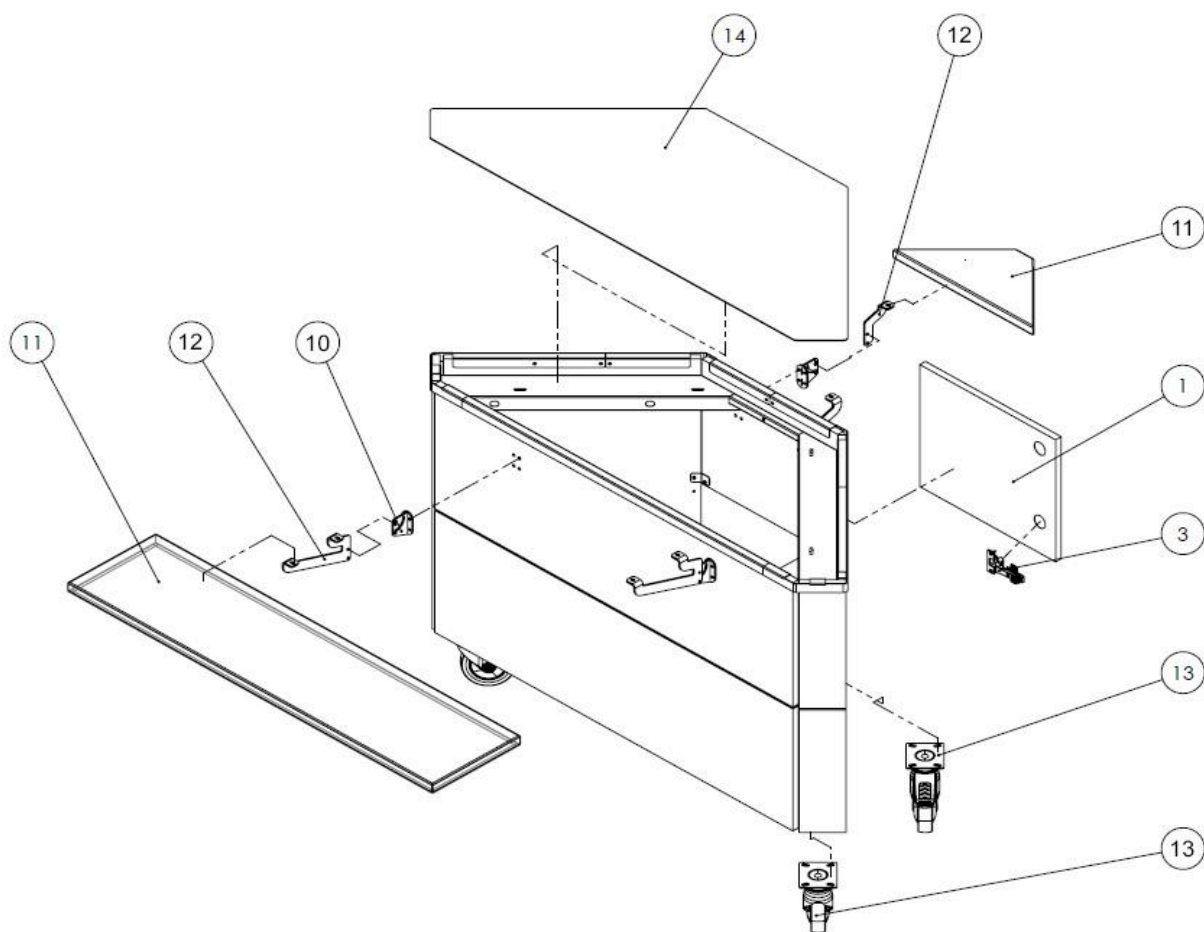

Mobile Corner Unit