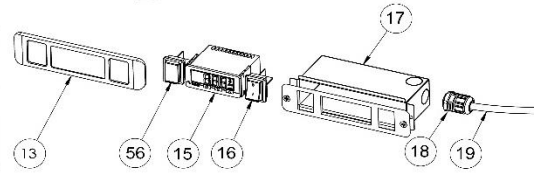

Cold Display Units Electrical

A

B

C