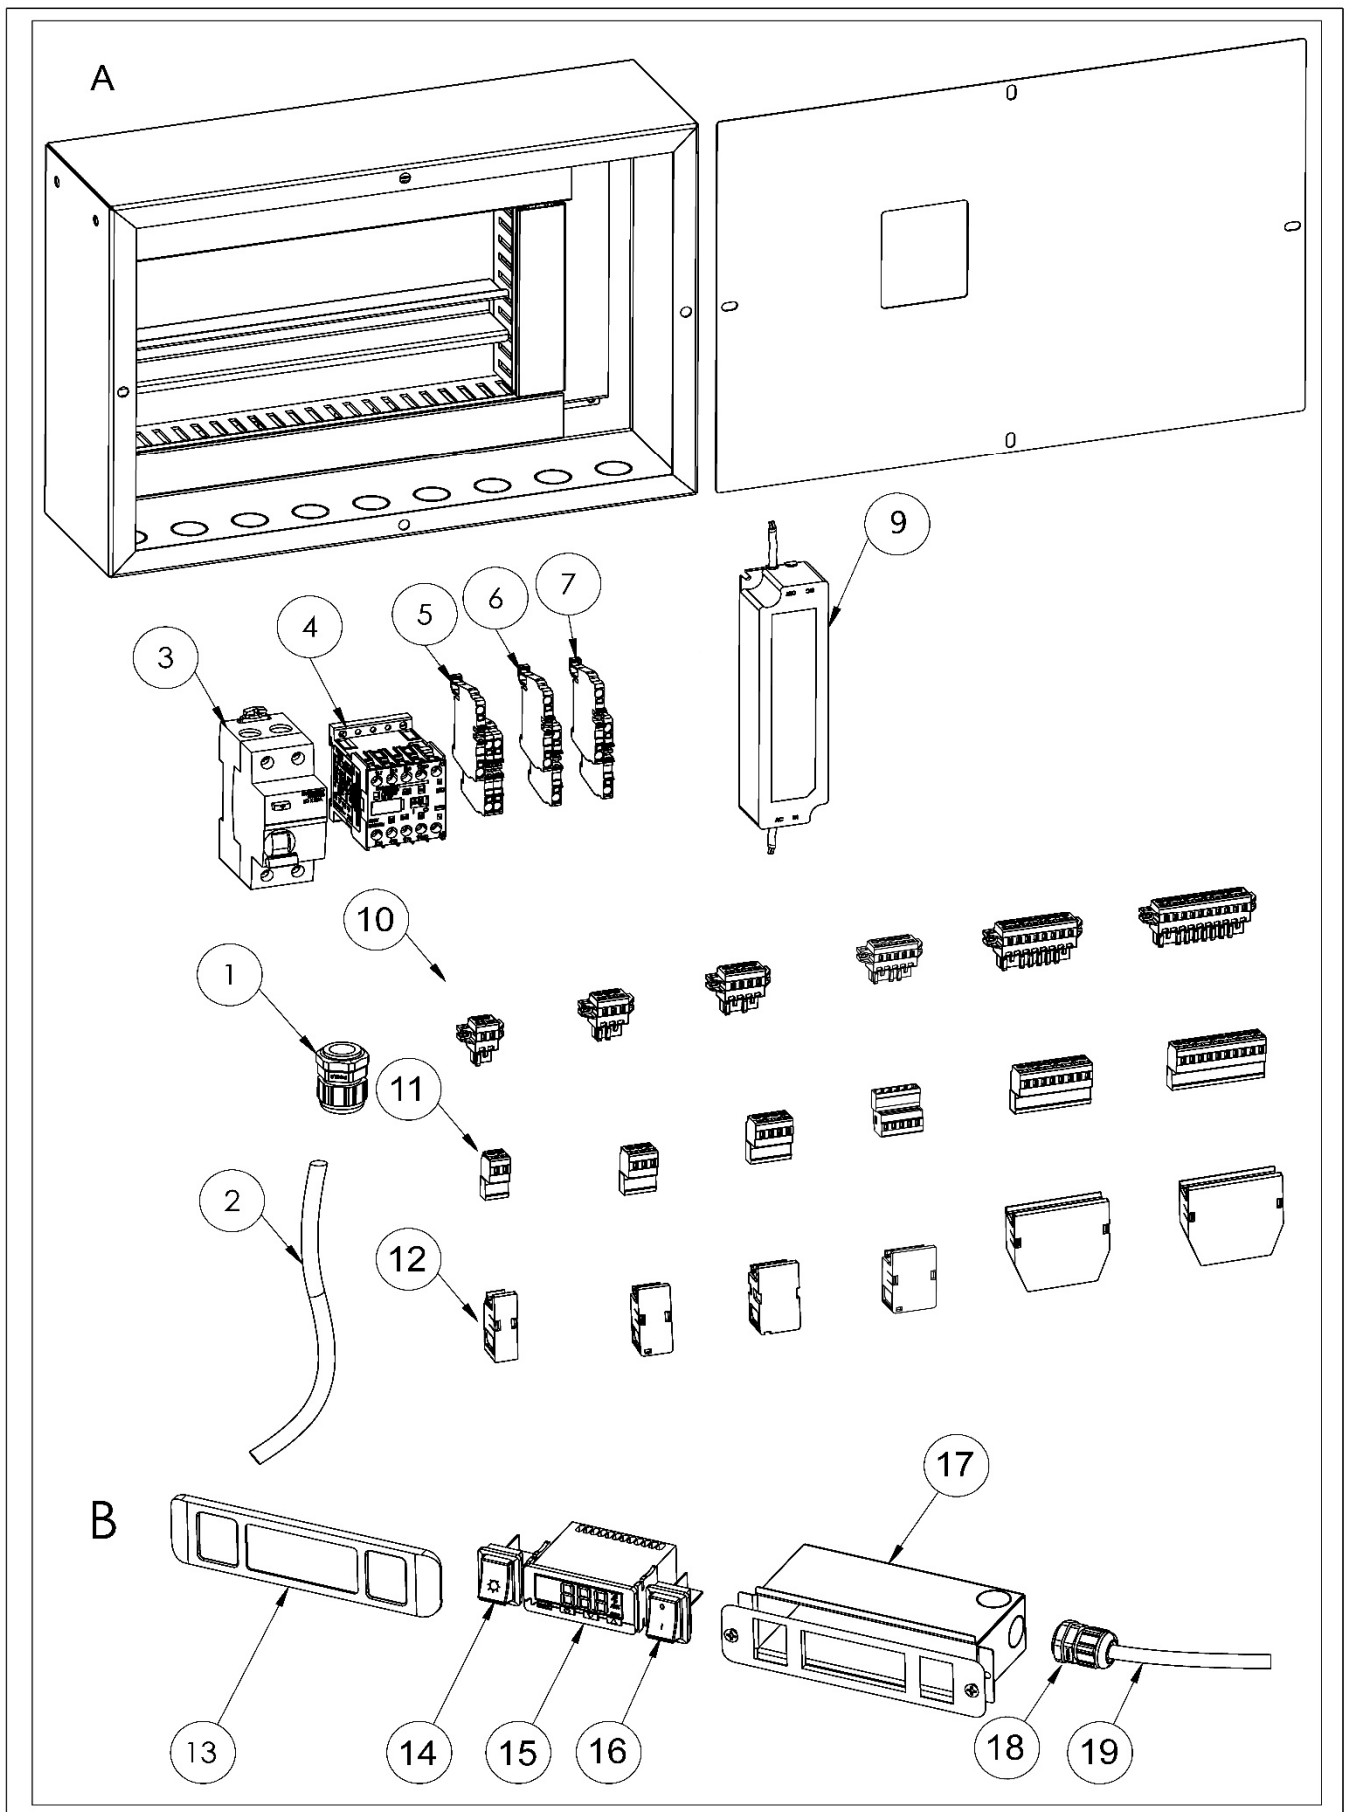

322078	00	F02H2AF01W	Flexy Compact Bain Marie,Water,Two Wells,2GN	an	Electrolux	3,5
322079	00	F02H3AF01W	Flexy Compact Bain Marie,Water,Three Wells,3GN	ao	Electrolux	3,5
322080	00	F02H4AF01W	Flexy Compact Bain Marie,Water,Four Wells,4GN	ap	Electrolux	3,5
322081	00	F03H2AF01W	Flexy Compact Bain Marie Air,Ventilated,2GN	aq	Electrolux	3,6
322082	00	F03H3AF01W	Flexy Compact Bain Marie Air,Ventilated,3GN	ar	Electrolux	3,6
322083	00	F03H4AF01W	Flexy Compact Bain Marie Air,Ventilated,4GN	as	Electrolux	3,6
322084	00	F04H2AF01W	Flexy Compact Tempered Glass, 2GN	at	Electrolux	3,7
322085	00	F04H3AF01W	Flexy Compact Tempered Glass, 3GN	au	Electrolux	3,7
322086	00	F04H4AF01W	Flexy Compact Tempered Glass, 4GN	av	Electrolux	3,7

Page

3,4,5,6,7

8,9,10,11

Index

Exploded View

Spare Parts Lists

Brand: Electrolux

Country: All