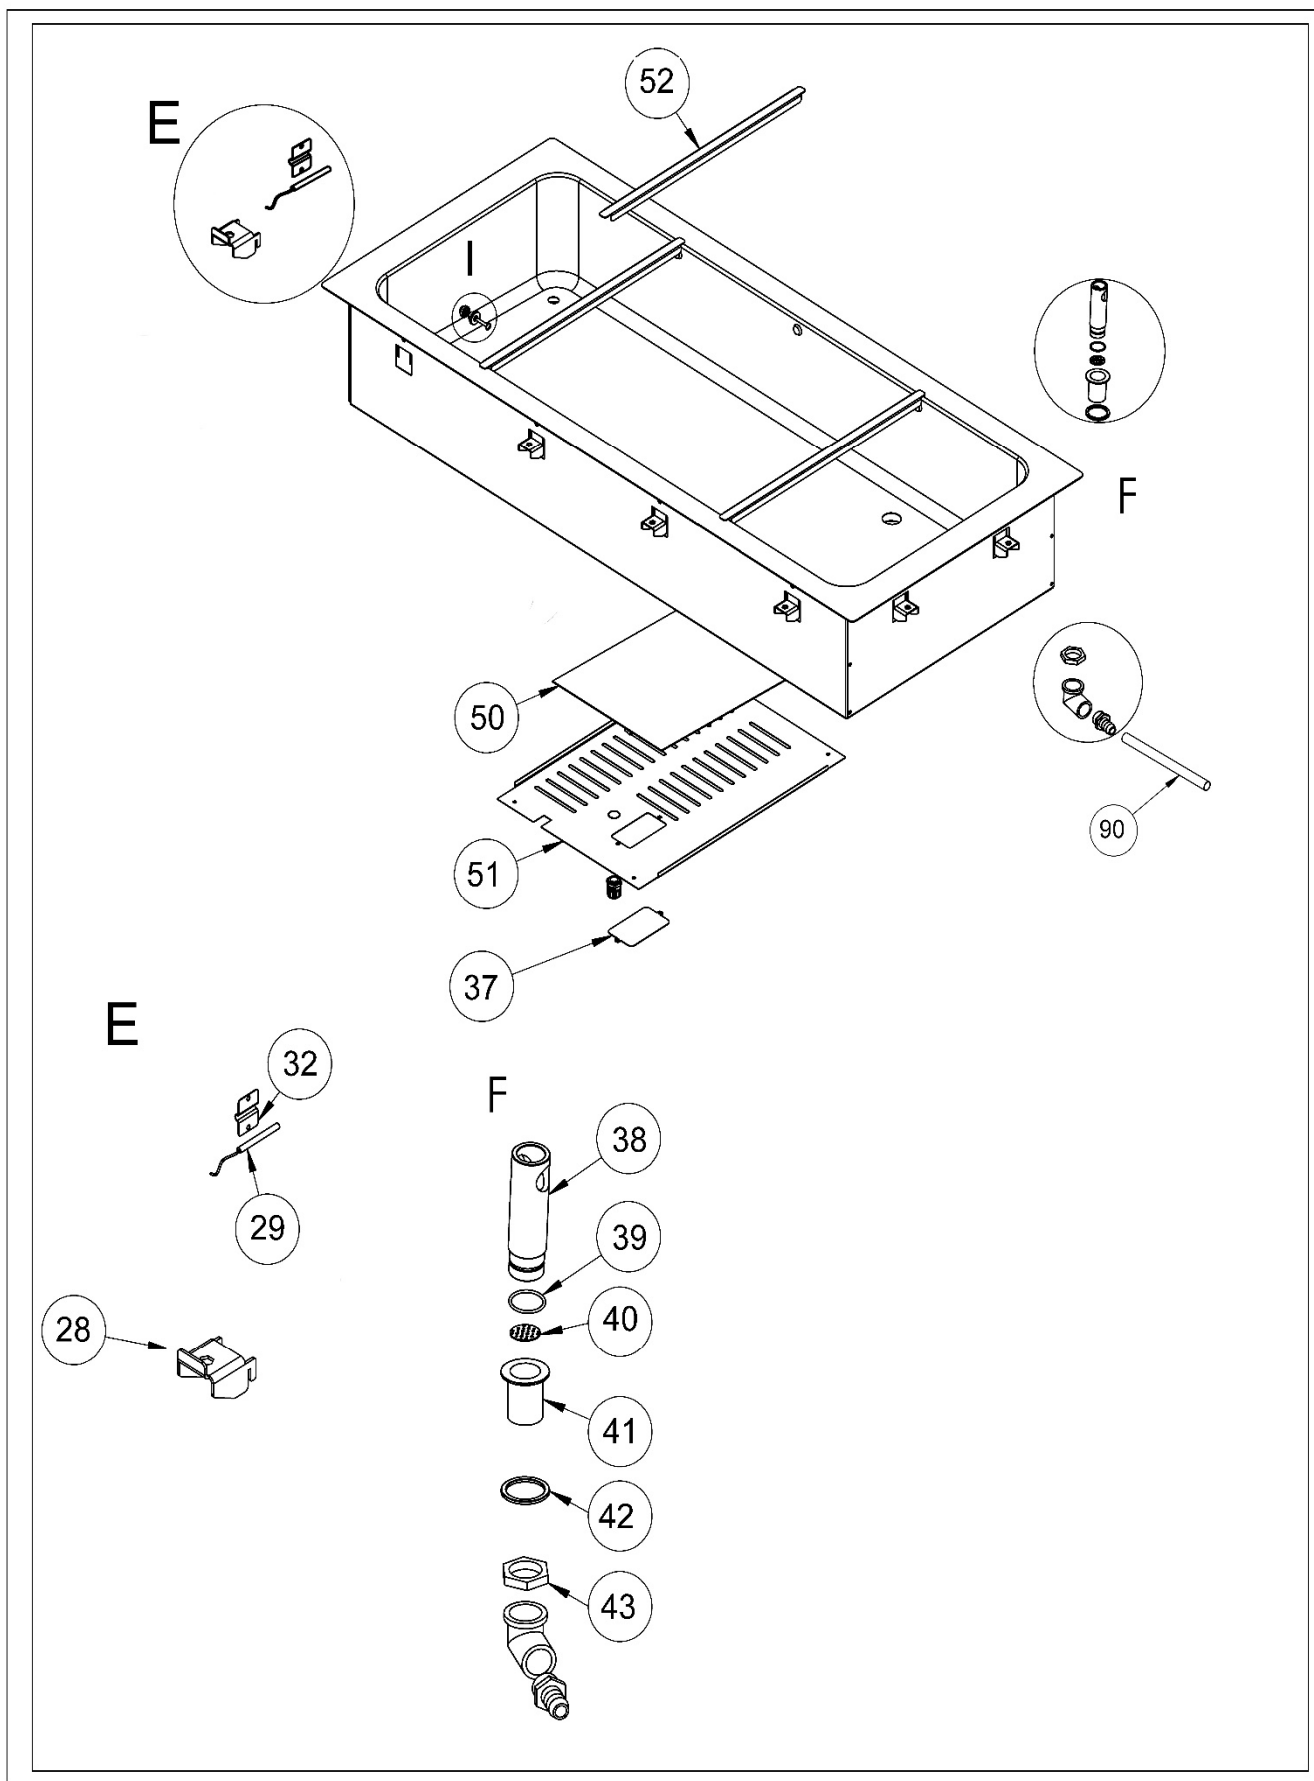

Bain Marie Water Single Well