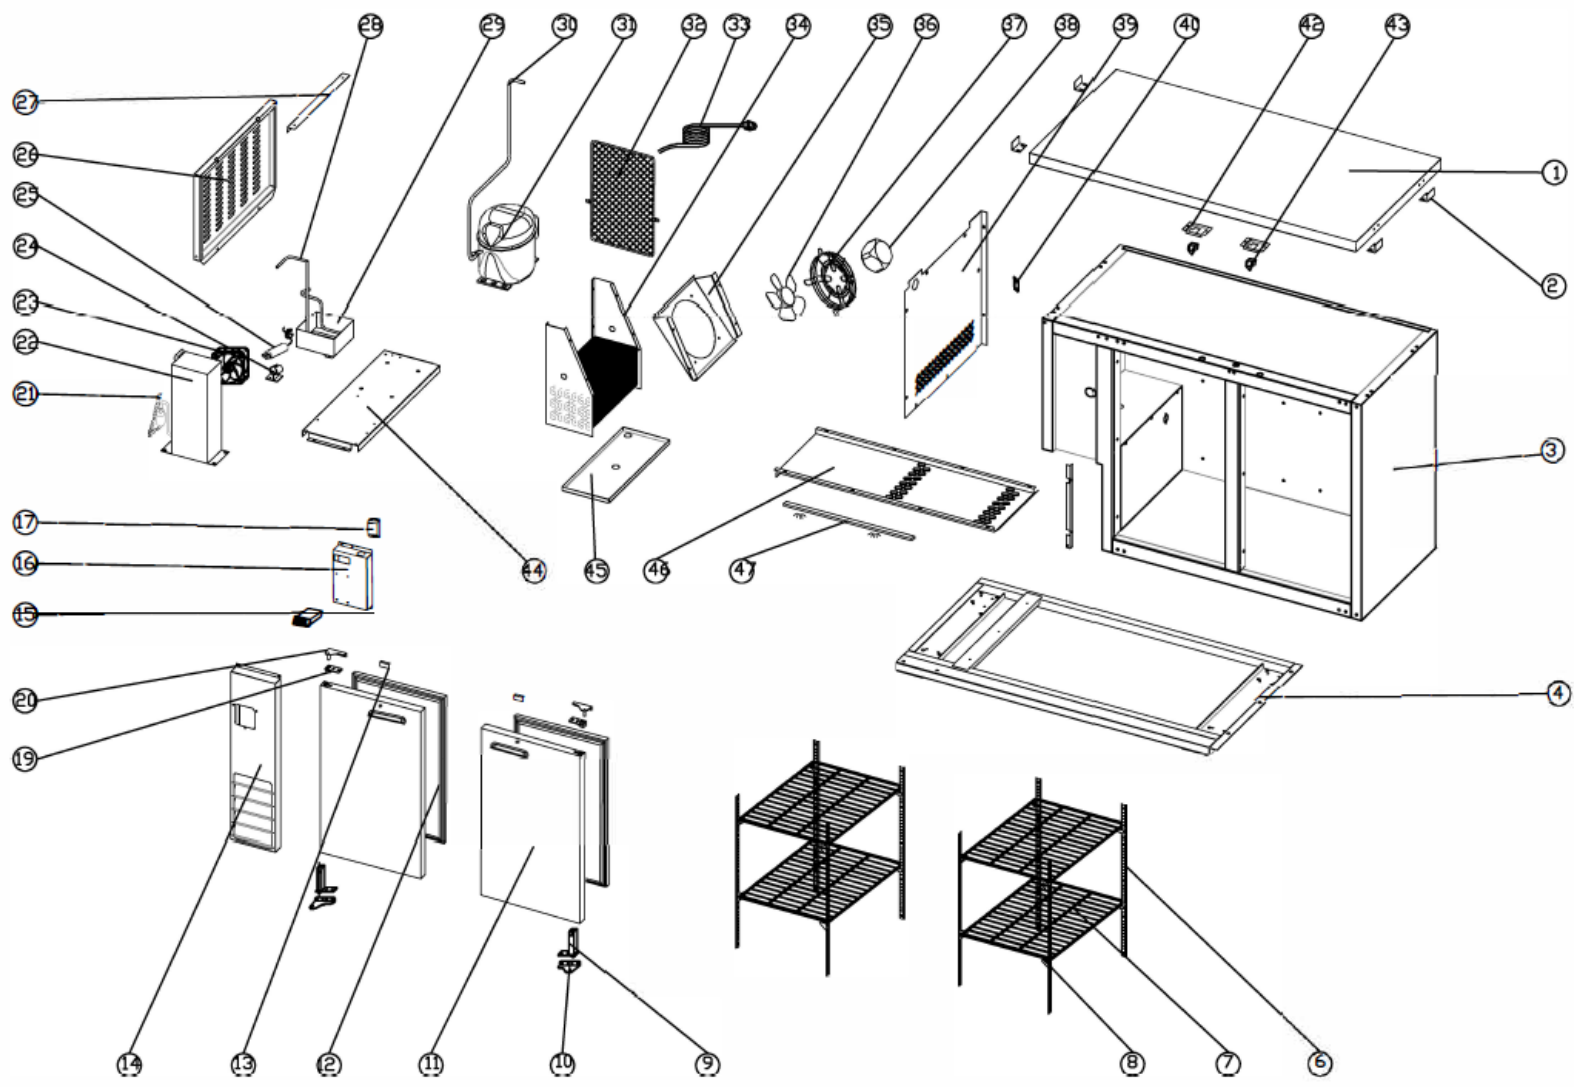

34a	Evaporator Temperature Sensor Probe	ALL	1PC	0USC6Q	KCHBB48S	738269
35	FAN SUPPORT	ALL	1PC	0USK43	KCHBB48S	738269
36	EVAPORATOR FAN BLADE	ALL	1PC	0USI52	KCHBB48S	738269
37	EVAPORATOR FAN GRILL	ALL	1PC	0USI25	KCHBB48S	738269
38	EVAPORATOR FAN MOTOR	ALL	1PC	0USF16	KCHBB48S	738269
39	EVAPORATOR COVER	ALL	1PC	0USJ24	KCHBB48S	738269
40	SENSOR FIXED CLIP	ALL	1PC	0USM10	KCHBB48S	738269
42	DOOR SWITCH BOX	ALL	2PC	0USF88	KCHBB48S	738269
43	DOOR SWITCH	ALL	2PC	0USI59	KCHBB48S	738269
44	UNIT BOARD	ALL	1PC	0USK42	KCHBB48S	738269
45	EVAPORATOR WATER PAN	ALL	1PC	0USJ21	KCHBB48S	738269
46	AIR FLOW CONDUCT BOARD	ALL	1PC	0USK41	KCHBB48S	738269
47	LAMP	ALL	1PC	0USI55	KCHBB48S	738269

EXPLODE DRAWING OF KCHBB48S