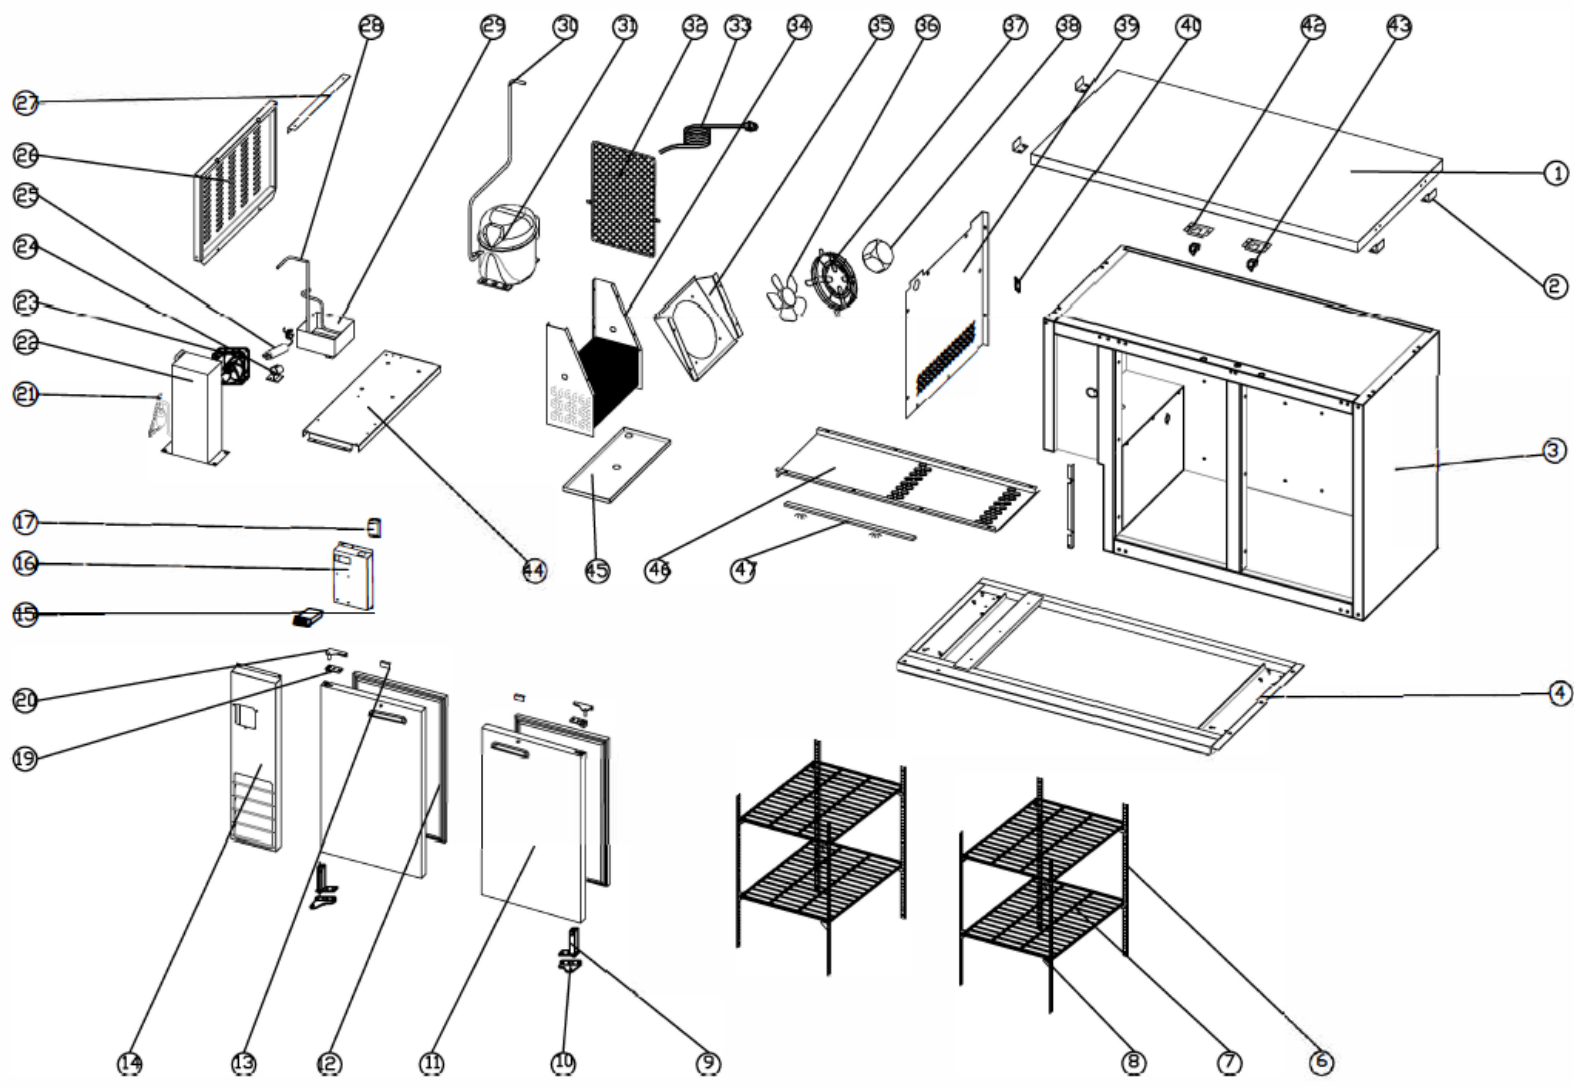

30	SUCTION PIPE	ALL	1PC	0USI93	KCHBB48S	738269
31	COMPRESSOR	ALL	1PC	0USF32	KCHBB48S	738269
31a	COMPRESSOR ELECTRICAL COMPONENT SET	ALL	1PC	0USDF8	KCHBB48S	738269
32	UNIT ROOM GRILL	ALL	1PC	0USI83	KCHBB48S	738269
32a	LOCATION KNOB	ALL	2PCS	0USH46	KCHBB48S	738269
33	PLUG	ALL	1PC	0USI53	KCHBB48S	738269
34	EVAPORATOR	<24020022	1PC	0USJ16	KCHBB48S	738269
		≥24020022	1PC	0USO55	KCHBB48S	738269
34a	Evaporator Temperature Sensor Probe	ALL	1PC	0USC6Q	KCHBB48S	738269
35	FAN SUPPORT	ALL	1PC	0USK43	KCHBB48S	738269
36	EVAPORATOR FAN BLADE	ALL	1PC	0USI52	KCHBB48S	738269
37	EVAPORATOR FAN GRILL	ALL	1PC	0USI25	KCHBB48S	738269
38	EVAPORATOR FAN MOTOR	ALL	1PC	0USF16	KCHBB48S	738269
39	EVAPORATOR COVER	ALL	1PC	0USJ24	KCHBB48S	738269
40	SENSOR FIXED CLIP	ALL	1PC	0USM10	KCHBB48S	738269
42	DOOR SWITCH BOX	ALL	2PC	0USF88	KCHBB48S	738269
43	DOOR SWITCH	ALL	2PC	0USI59	KCHBB48S	738269
44	UNIT BOARD	ALL	1PC	0USK42	KCHBB48S	738269
45	EVAPORATOR WATER PAN	ALL	1PC	0USJ21	KCHBB48S	738269
46	AIR FLOW CONDUCT BOARD	ALL	1PC	0USK41	KCHBB48S	738269
47	LAMP	ALL	1PC	0USI55	KCHBB48S	738269

EXPLODE DRAWING OF KCHBB48S