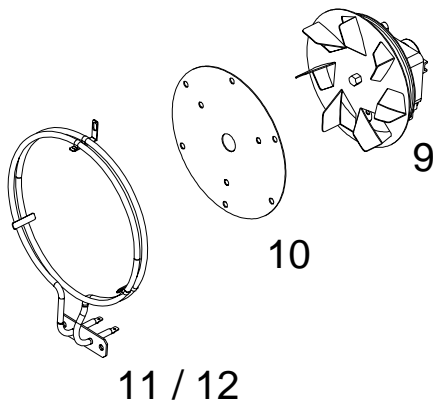

Description		Codes			
Hot cupboards	w.hinged door/s	121830	121831		
	Pass-through hinged door/s	121834	121835		
	w.drawers	121832	121833		
Wall cupboards	Hot wall cupboards	121886	121887