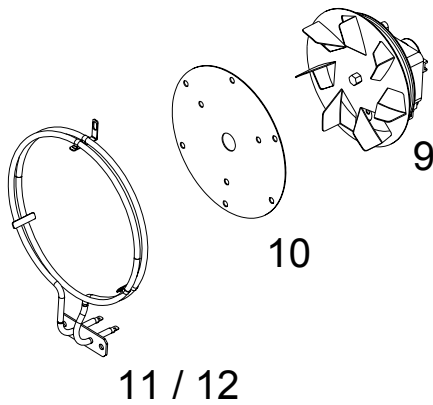

Description		Codes			
Hot cupboards	w.hinged door/s	121830	121831		
	Pass-through hinged door/s	121834	121835		
	w.sliding doors	121906	121908	121922	
	Pass-through sliding doors	121907	121909	121923	
	w.drawers	121832	121833		
Wall cupboards	Hot wall cupboards	121886	121887