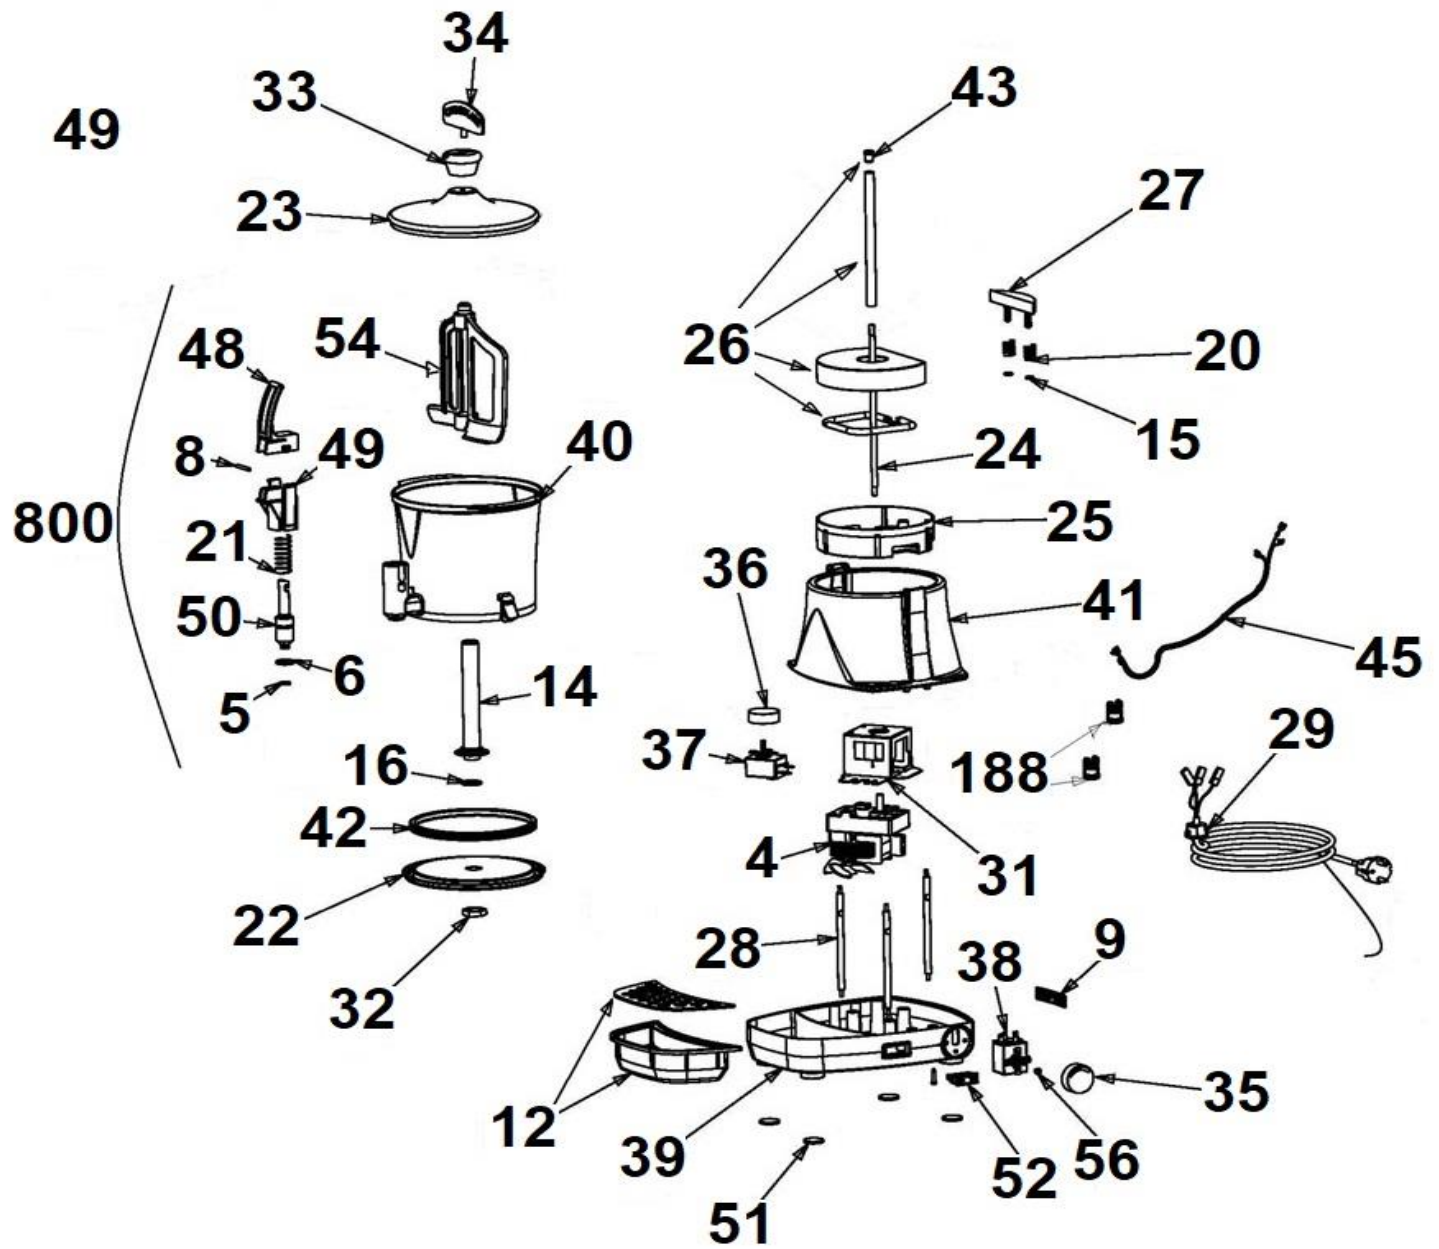

Page	Index	Note
1, 2	Product codes list	
3	Index and Modules classification	
4	Exploded view	
5	Non-functional items view	Codes for labels, pallet, consumables, etc....
6, 7	Spare parts list	

Brand:	SPM, Electrolux Professional, Cratco, Multibrand
PNC:	9SPM

Modules classification	
A	WHITE
B	BLACK
C	UK
D	ELUX

Edition changes

LOLA3

Exploded view

From sr. Nr/ Da Ser. Nr.:

From status level / Da scatto:

Page: 4

Ed. 2024 07

Doc. Nr.: SPC310026