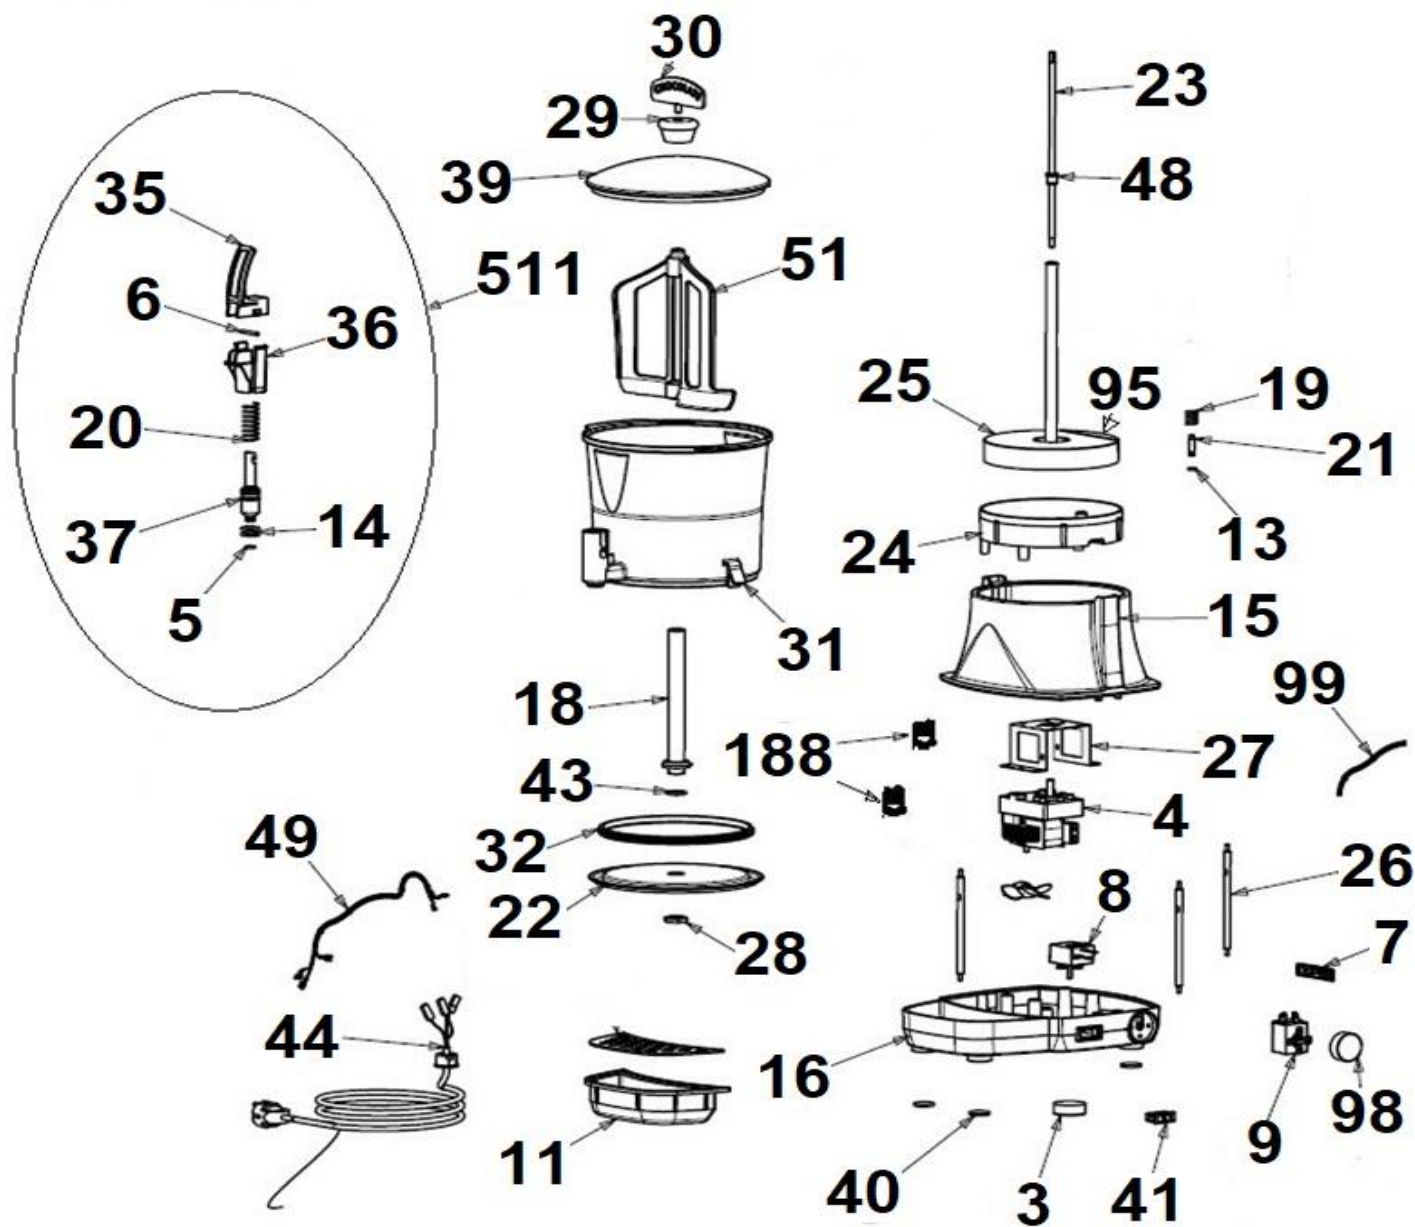

Page	Index	Note
1	Product codes list	
2	Index and Modules classification	
3	Exploded view	
4	Non-functional items view	Codes for labels, pallet, consumables, etc....
5, 6	Spare parts list	

Brand:	SPM, Electrolux Professional, Cratco, Multibrand
PNC:	9SPM

Modules classification	
A	WHITE
B	BLACK
C	115/60
D	UK
E	ELUX

Edition changes

LOLA6

Exploded view

From sr. Nr/ Da Ser. Nr.:

From status level / Da scatto: