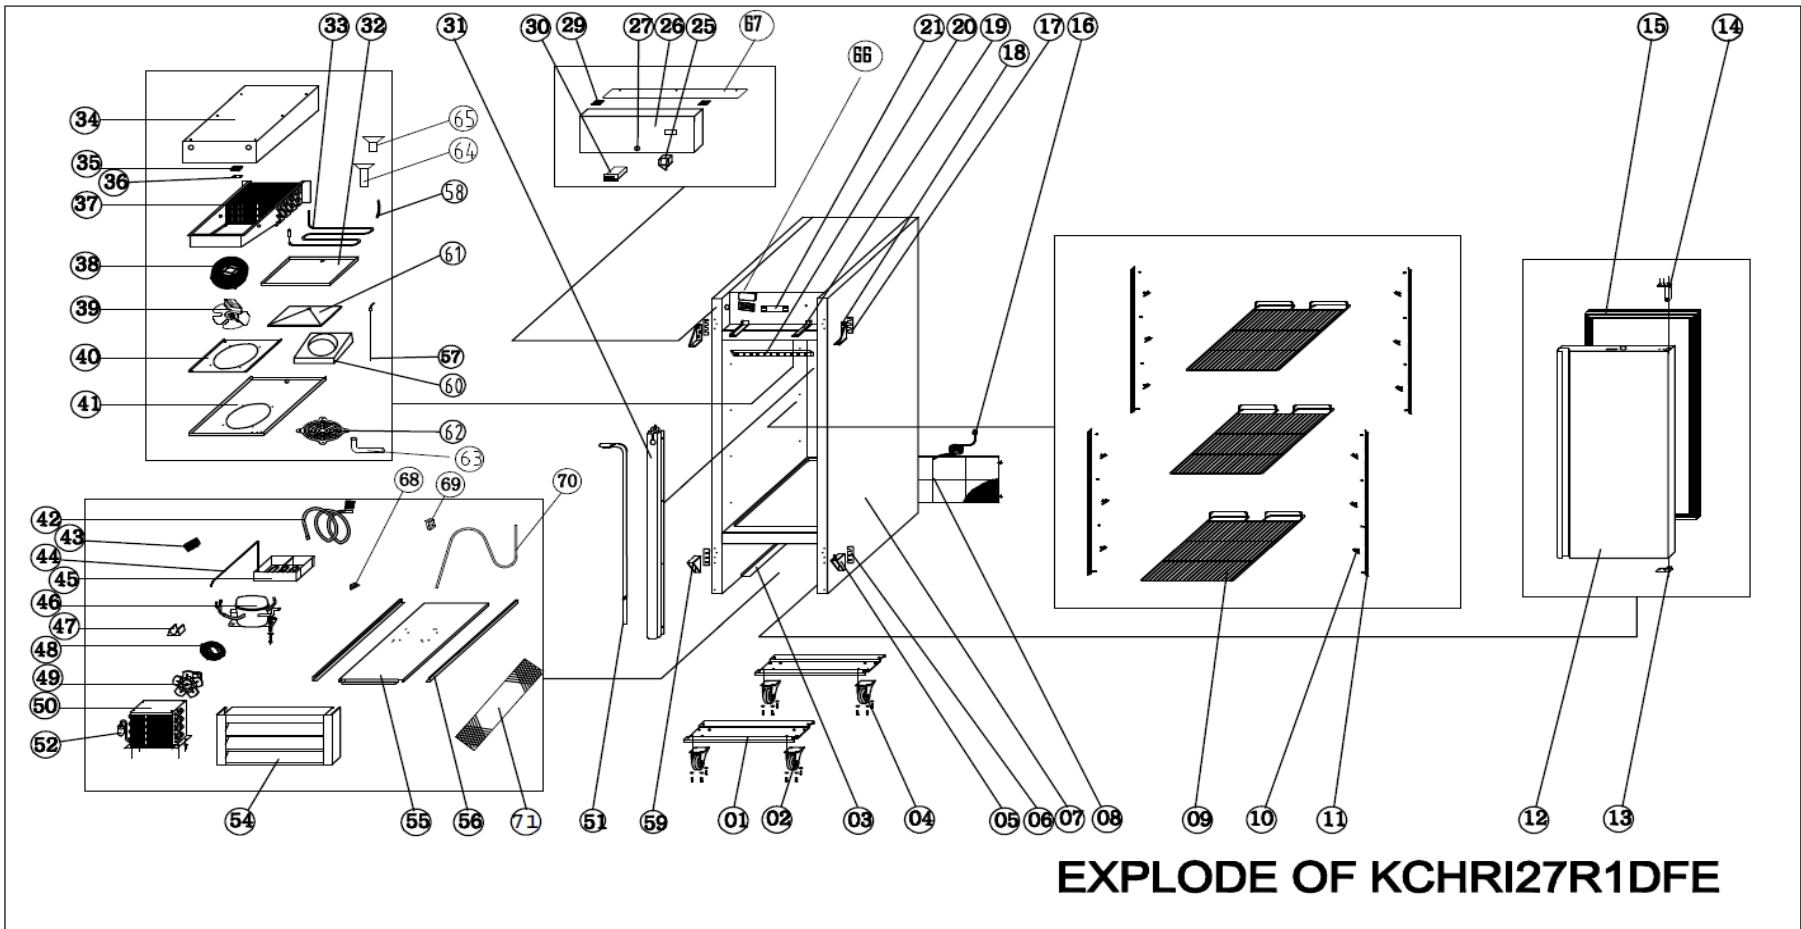

37a	Evaporator Temperature Sensor Probe	ALL	1PC	0USC6T	KCHRI27R1DFE	738244
38	Wall Ring	ALL	1PC	0USI24	KCHRI27R1DFE	738244
39	Circle Fan	ALL	1PC	0USF16	KCHRI27R1DFE	738244
39a	EVAPORATOR FAN BLADE	ALL	1PC	0USC4K	KCHRI27R1DFE	738244
40	Circle Fan Support	ALL	1PC	0USK28	KCHRI27R1DFE	738244
41	Circle Fan Cover	<03121188	1PC	0USF18	KCHRI27R1DFE	738244
		≥03121188	1PC	0USDIR	KCHRI27R1DFE	738244
42	Helix Suction Pipe+Capillary B	ALL	1PC	0USH14	KCHRI27R1DFE	738244
43	Cable Connector	ALL	1PC	0USF09	KCHRI27R1DFE	738244
44	Evaporate Pipe	ALL	1PC	0USG16	KCHRI27R1DFE	738244
45	Water Box	ALL	1PC	0USI29	KCHRI27R1DFE	738244
46	Compressor	ALL	1PC	0USF26	KCHRI27R1DFE	738244
46a	COMPRESSOR ELECTRICAL COMPONENT SET	ALL	1PC	0USDF3	KCHRI27R1DFE	738244
47	DRIER SUPPORT	ALL	1PC	0USI78	KCHRI27R1DFE	738244
48	Basket Guard Grills	ALL	1PC	0USDIJ	KCHRI27R1DFE	738244
49	Condenser Fan	ALL	1PC	0USF15	KCHRI27R1DFE	738244
49a	CONDENSER FAN BLADE	ALL	1PC	0USC4J	KCHRI27R1DFE	738244
50	Condenser	<02321126	1PC	0USF36	KCHRI27R1DFE	738244
		≥02321126	1PC	0USDIS	KCHRI27R1DFE	738244
51	Vertical Suction Pipe+Capillary A	ALL	1PC	0USI20	KCHRI27R1DFE	738244
52	Filter Drier	ALL	1PC	0USG66	KCHRI27R1DFE	738244
52a	CAPILLARY	ALL	1PC	0USC2A	KCHRI27R1DFE	738244
54	Down Panel	<03221088	1PC	0USF97	KCHRI27R1DFE	738244
		≥03221088	1PC	0USFAU	KCHRI27R1DFE	738244
55	Unit Board	ALL	1PC	0USJ70	KCHRI27R1DFE	738244
56	Guide Of Unit Board/Left	ALL	1PC	0USJ69	KCHRI27R1DFE	738244
56a	Guide Of Unit Board/Right	ALL	1PC	0USN84	KCHRI27R1DFE	738244
57	Drain Pipe Heater	ALL	1PC	0USG03	KCHRI27R1DFE	738244
58	PROTECTOR FOR HEATING ELEMENT	ALL	1PC	0USH71	KCHRI27R1DFE	738244
59	Plastic Door Hinge Cover /Down left	ALL	1PC	0USDGV	KCHRI27R1DFE	738244
60	Wind Guide Foam	ALL	1PC	0USI41	KCHRI27R1DFE	738244
61	Insulation Board	ALL	1PC	0USH22	KCHRI27R1DFE	738244
62	Fan Grill	ALL	1PC	0USDD8	KCHRI27R1DFE	738244
63	WATER PIPE	ALL	1PC	0USI36	KCHRI27R1DFE	738244
63a	Vacuum Valve	ALL	1PC	0USDR8	KCHRI27R1DFE	738244
64	Drain Pipe (A Int)	ALL	1PC	096261	KCHRI27R1DFE	738244
65	DRAIN PIPE(B EXT)	ALL	1PC	096263	KCHRI27R1DFE	738244
66	Controller Protector box	ALL	1PC	0USN72	KCHRI27R1DFE	738244
64a	Controller Protector cover	ALL	1PC	0USN73	KCHRI27R1DFE	738244
67	TOP COVER	ALL	1PC	0USN85	KCHRI27R1DFE	738244
68	DRAIN FIXER	ALL	1PC	0USN75	KCHRI27R1DFE	738244
69	DRAIN HOLDER	ALL	1PC	0USN86	KCHRI27R1DFE	738244
70	DRAIN PIPE	ALL	1PC	0USN87	KCHRI27R1DFE	738244
71	Bottom seal grill	<92510021		N/A	KCHRI27R1DFE	738244
		≥92510021	1PC	0USDIM	KCHRI27R1DFE	738244

EXPLODE OF KCHRI27R1DFE