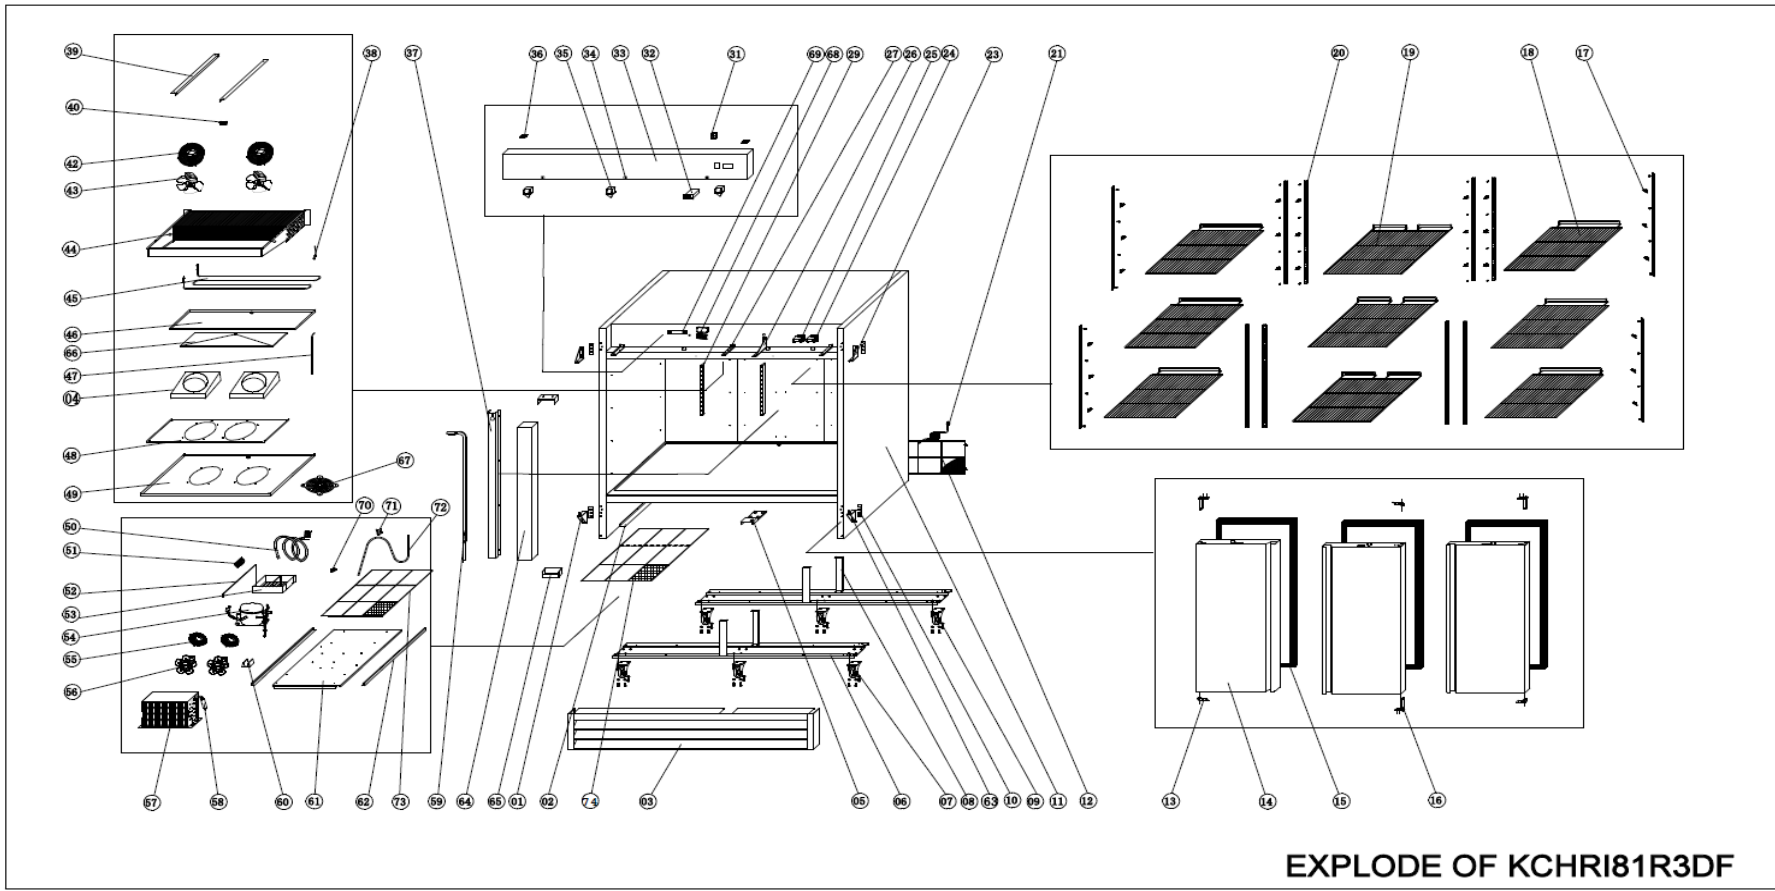

39	FIXED BOARD OF EVAPORATOR	<23120490	1PC	0USL62	KCHRI81R3DF	738246
		≥23120490	1PC	0USDH1	KCHRI81R3DF	738246
40	SENSOR FIXED CLIP	ALL	1PC	0USM10	KCHRI81R3DF	738246
42	WALL RING	ALL	2PCS	0USI24	KCHRI81R3DF	738246
43	CIRCLE FAN	ALL	2PCS	0USF10	KCHRI81R3DF	738246
43a	FAN BLADE	ALL	2PCS	0USC4K	KCHRI81R3DF	738246
44	EVAPORATOR	<23120490	1PC	0USN97	KCHRI81R3DF	738246
		≥23120490	1PC	0USDSH	KCHRI81R3DF	738246
44a	Evaporator Temperature Sensor Probe	ALL	1PC	0USC6T	KCHRI81R3DF	738246
45	DEFROST HEATING ELEMENT	ALL	1PC	0USO10	KCHRI81R3DF	738246
46	EVAPORATOR WATER PAN	ALL	1PC	0USN99	KCHRI81R3DF	738246
47	DRAIN PIPE HEATER	ALL	1PC	0USI37	KCHRI81R3DF	738246
48	CIRCLE FAN SUPPORT	ALL	1PC	0USO00	KCHRI81R3DF	738246
49	CIRCLE FAN COVER	<23120490	1PC	0USC40	KCHRI81R3DF	738246
		≥23120490	1PC	0USDSL	KCHRI81R3DF	738246
49a	Drain Pipe (A Int)	ALL	1PC	096261	KCHRI81R3DF	738246
49b	DRAIN PIPE(B EXT)	ALL	1PC	096263	KCHRI81R3DF	738246
49c	WATER PIPE	ALL	1PC	0USI36	KCHRI81R3DF	738246
50	HELIX SUCTION PIPE+CAPILLARY B	ALL	1PC	0USC4P	KCHRI81R3DF	738246
51	CABLE CONNECTOR	ALL	1PC	0USF09	KCHRI81R3DF	738246
52	EVAPORATE PIPE	ALL	1PC	0USC4Q	KCHRI81R3DF	738246
53	WATER BOX	ALL	1PC	0USI29	KCHRI81R3DF	738246
54	COMPRESSOR	ALL	1PC	0USC4R	KCHRI81R3DF	738246
54a	COMPRESSOR ELECTRICAL COMPONENT SET	ALL	1PC	0USDEX	KCHRI81R3DF	738246
55	BASKET GUARD GRILL	ALL	2PCS	0USI82	KCHRI81R3DF	738246
56	CONDENSER FAN	ALL	2PCS	0USF15	KCHRI81R3DF	738246
56a	FAN BLADE	ALL	2PCS	0USC4K	KCHRI81R3DF	738246
57	CONDENSER	ALL	1PC	0USC4S	KCHRI81R3DF	738246
58	FILTER DRIER	ALL	1PC	0USG66	KCHRI81R3DF	738246
58a	CAPILLARY	ALL	1PC	0USL51	KCHRI81R3DF	738246
59	VERTICAL SUCTION PIPE+CAPILLARY A	ALL	1PC	0USO02	KCHRI81R3DF	738246
60	DRIER SUPPORT	ALL	1PC	0USI78	KCHRI81R3DF	738246
61	UNIT BOARD	ALL	1PC	0USC4T	KCHRI81R3DF	738246
62	GUIDE OF UNIT BOARD/LEFT	ALL	1PC	0USI69	KCHRI81R3DF	738246
62a	GUIDE OF UNIT BOARD/RIGHT	ALL	1PC	0USN84	KCHRI81R3DF	738246
63	DOOR HINGE /DOWN/RIGHT	ALL	1PC	0USF78	KCHRI81R3DF	738246
64	MIDDLE GIRDER/ LEFT	ALL	1PC	0USC60	KCHRI81R3DF	738246
64a	MIDDLE GIRDER/ RIGHT	ALL	1PC	0USH57	KCHRI81R3DF	738246
65	MIDDLE GIRDER FIXER	ALL	4PCS	0USH58	KCHRI81R3DF	738246
66	Insulation Board	ALL	1PC	0USC2S	KCHRI81R3DF	738246
67	Fan Grill	ALL	2PCS	0USDD8	KCHRI81R3DF	738246
68	Controller Protector	ALL	1PC	0USN72	KCHRI81R3DF	738246
68a	Controller Protector cover	ALL	1PC	0USN73	KCHRI81R3DF	738246
69	Led Power Supply	ALL	1PC	0USH38	KCHRI81R3DF	738246
70	DRAIN FIXER	ALL	1PC	0USN75	KCHRI81R3DF	738246
71	DRAIN HOLDER	ALL	1PC	0USN86	KCHRI81R3DF	738246
72	DRAIN PIPE	ALL	1PC	0USN87	KCHRI81R3DF	738246
73	Bottom Seal Grill	<9205533		N/A	KCHRI81R3DF	738246
		≥9205533	1PC	0USDIO	KCHRI81R3DF	738246
74	Bottom Seal Grill	<9205533		N/A	KCHRI81R3DF	738246
		≥9205533	1PC	0USDWH	KCHRI81R3DF	738246
	Vacuum Valve	ALL	1PC	0USDR8	KCHRI81R3DF	738246

EXPLODE OF KCHR181R3DF