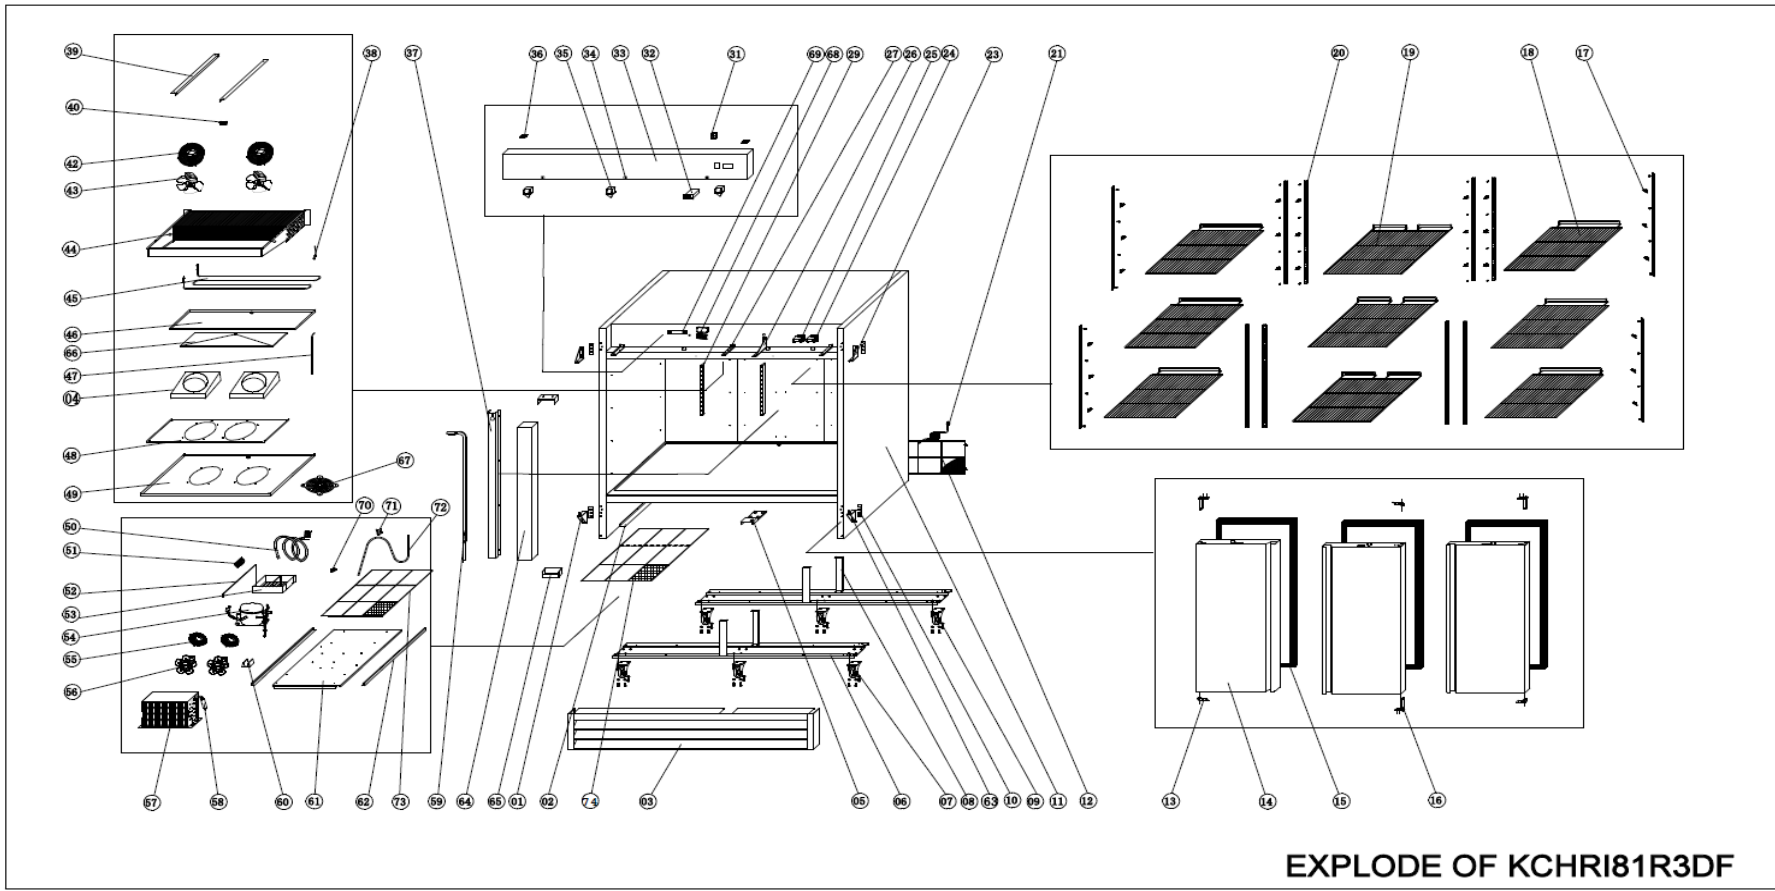

39	FIXED BOARD OF EVAPORATOR	<23120490	1PC	0USL62	KCHRI81R3DF	738246
		≥23120490	1PC	0USDH1	KCHRI81R3DF	738246
40	SENSOR FIXED CLIP	ALL	1PC	0USM10	KCHRI81R3DF	738246
42	WALL RING	ALL	2PCS	0USI24	KCHRI81R3DF	738246
43	CIRCLE FAN	ALL	2PCS	0USF10	KCHRI81R3DF	738246
43a	FAN BLADE	ALL	2PCS	0USC4K	KCHRI81R3DF	738246
44	EVAPORATOR	<23120490	1PC	0USN97	KCHRI81R3DF	738246
		≥23120490	1PC	0USDSH	KCHRI81R3DF	738246
44a	Evaporator Temperature Sensor Probe	ALL	1PC	0USC6T	KCHRI81R3DF	738246
45	DEFROST HEATING ELEMENT	ALL	1PC	0USO10	KCHRI81R3DF	738246
46	EVAPORATOR WATER PAN	ALL	1PC	0USN99	KCHRI81R3DF	738246
47	DRAIN PIPE HEATER	ALL	1PC	0USI37	KCHRI81R3DF	738246
48	CIRCLE FAN SUPPORT	ALL	1PC	0USO00	KCHRI81R3DF	738246
49	CIRCLE FAN COVER	<23120490	1PC	0USC40	KCHRI81R3DF	738246
		≥23120490	1PC	0USDSL	KCHRI81R3DF	738246
49a	Drain Pipe (A Int)	ALL	1PC	096261	KCHRI81R3DF	738246
49b	DRAIN PIPE(B EXT)	ALL	1PC	096263	KCHRI81R3DF	738246
49c	WATER PIPE	ALL	1PC	0USI36	KCHRI81R3DF	738246
50	HELIX SUCTION PIPE+CAPILLARY B	ALL	1PC	0USC4P	KCHRI81R3DF	738246
51	CABLE CONNECTOR	ALL	1PC	0USF09	KCHRI81R3DF	738246
52	EVAPORATE PIPE	ALL	1PC	0USC4Q	KCHRI81R3DF	738246
53	WATER BOX	ALL	1PC	0USI29	KCHRI81R3DF	738246
54	COMPRESSOR	ALL	1PC	0USC4R	KCHRI81R3DF	738246
54a	COMPRESSOR ELECTRICAL COMPONENT SET	ALL	1PC	0USDEX	KCHRI81R3DF	738246
55	BASKET GUARD GRILL	<00221075	2PCS	0USI82	KCHRI81R3DF	738246
		≥00221075	2PCS	0USO53	KCHRI81R3DF	738246
56	CONDENSER FAN	ALL	2PCS	0USF15	KCHRI81R3DF	738246
56a	FAN BLADE	ALL	2PCS	0USC4K	KCHRI81R3DF	738246
57	CONDENSER	ALL	1PC	0USC4S	KCHRI81R3DF	738246
58	FILTER DRIER	ALL	1PC	0USG66	KCHRI81R3DF	738246
58a	CAPILLARY	ALL	1PC	0USL51	KCHRI81R3DF	738246
59	VERTICAL SUCTION PIPE+CAPILLARY A	ALL	1PC	0USO02	KCHRI81R3DF	738246
60	DRIER SUPPORT	ALL	1PC	0USI78	KCHRI81R3DF	738246
61	UNIT BOARD	ALL	1PC	0USC4T	KCHRI81R3DF	738246
62	GUIDE OF UNIT BOARD/LEFT	ALL	1PC	0USJ69	KCHRI81R3DF	738246
62a	GUIDE OF UNIT BOARD/RIGHT	ALL	1PC	0USN84	KCHRI81R3DF	738246
63	DOOR HINGE /DOWN/RIGHT	ALL	1PC	0USF78	KCHRI81R3DF	738246
64	MIDDLE GIRDER/ LEFT	ALL	1PC	0USC6O	KCHRI81R3DF	738246
64a	MIDDLE GIRDER/ RIGHT	ALL	1PC	0USH57	KCHRI81R3DF	738246
65	MIDDLE GIRDER FIXER	ALL	4PCS	0USH58	KCHRI81R3DF	738246
66	Insulation Board	ALL	1PC	0USC2S	KCHRI81R3DF	738246
67	Fan Grill	ALL	2PCS	0USDD8	KCHRI81R3DF	738246
68	Controller Protector	ALL	1PC	0USN72	KCHRI81R3DF	738246
68a	Controller Protector cover	ALL	1PC	0USN73	KCHRI81R3DF	738246
69	Led Power Supply	ALL	1PC	0USH38	KCHRI81R3DF	738246
70	DRAIN FIXER	ALL	1PC	0USN75	KCHRI81R3DF	738246
71	DRAIN HOLDER	ALL	1PC	0USN86	KCHRI81R3DF	738246
72	DRAIN PIPE	ALL	1PC	0USN87	KCHRI81R3DF	738246
73	Bottom Seal Grill	<9205533		N/A	KCHRI81R3DF	738246
		≥9205533	1PC	0USDIO	KCHRI81R3DF	738246
74	Bottom Seal Grill	<9205533		N/A	KCHRI81R3DF	738246
		≥9205533	1PC	0USDWH	KCHRI81R3DF	738246
	Vacuum Valve	ALL	1PC	0USDR8	KCHRI81R3DF	738246

EXPLODE OF KCHR181R3DF