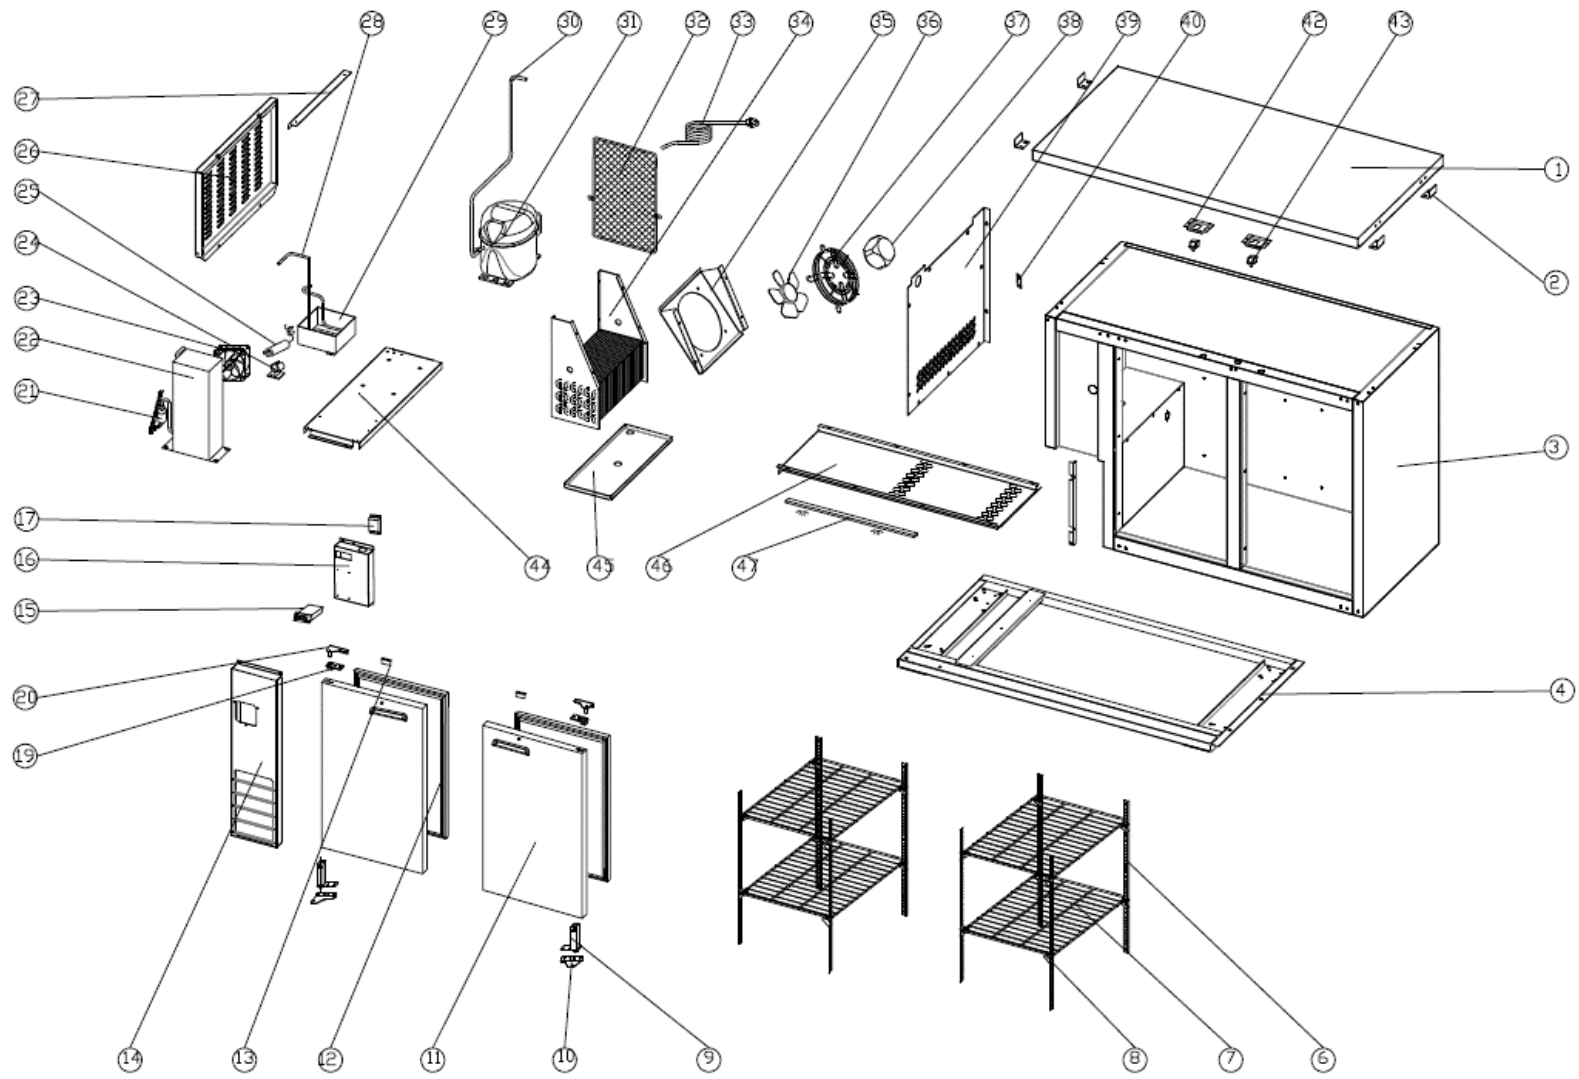

28	DISCHARGE PIPE	ALL	1PC	0USI95	KCHBB60S	738270
29	WATER BOX	ALL	1PC	0USI48	KCHBB60S	738270
30	SUCTION PIPE	ALL	1PC	0USI93	KCHBB60S	738270
31	COMPRESSOR	ALL	1PC	0USF32	KCHBB60S	738270
31a	COMPRESSOR ELECTRICAL COMPONENT SET	ALL	1PC	0USDF8	KCHBB60S	738270
32	UNIT ROOM GRILL	ALL	1PC	0USI83	KCHBB60S	738270
32a	LOCATION KNOB	ALL	2PCS	0USH46	KCHBB60S	738270
33	PLUG	ALL	1PC	0USI53	KCHBB60S	738270
34	EVAPORATOR	<24020022	1PC	0USJ16	KCHBB60S	738270
		≥24020022	1PC	0USO55	KCHBB60S	738270
34a	Evaporator Temperature Sensor Probe	ALL	1PC	0USC6Q	KCHBB60S	738270
35	FAN SUPPORT	ALL	1PC	0USK43	KCHBB60S	738270
36	EVAPORATOR FAN BLADE	ALL	1PC	0USI52	KCHBB60S	738270
37	EVAPORATOR FAN GRILL	ALL	1PC	0USI25	KCHBB60S	738270
38	EVAPORATOR FAN MOTOR	ALL	1PC	0USF16	KCHBB60S	738270
39	EVAPORATOR COVER	ALL	1PC	0USJ24	KCHBB60S	738270
40	SENSOR FIXED CLIP	ALL	1PC	0USM10	KCHBB60S	738270
42	DOOR SWITCH BOX	ALL	2PC	0USF88	KCHBB60S	738270
43	DOOR SWITCH	ALL	2PC	0USI59	KCHBB60S	738270
44	UNIT BOARD	ALL	1PC	0USK42	KCHBB60S	738270
45	EVAPORATOR WATER PAN	ALL	1PC	0USJ21	KCHBB60S	738270
46	AIR FLOW CONDUCT BOARD	ALL	1PC	0USK44	KCHBB60S	738270
47	LAMP	ALL	1PC	0USI56	KCHBB60S	738270

EXPLODE DRAWING OF KCHBB60S