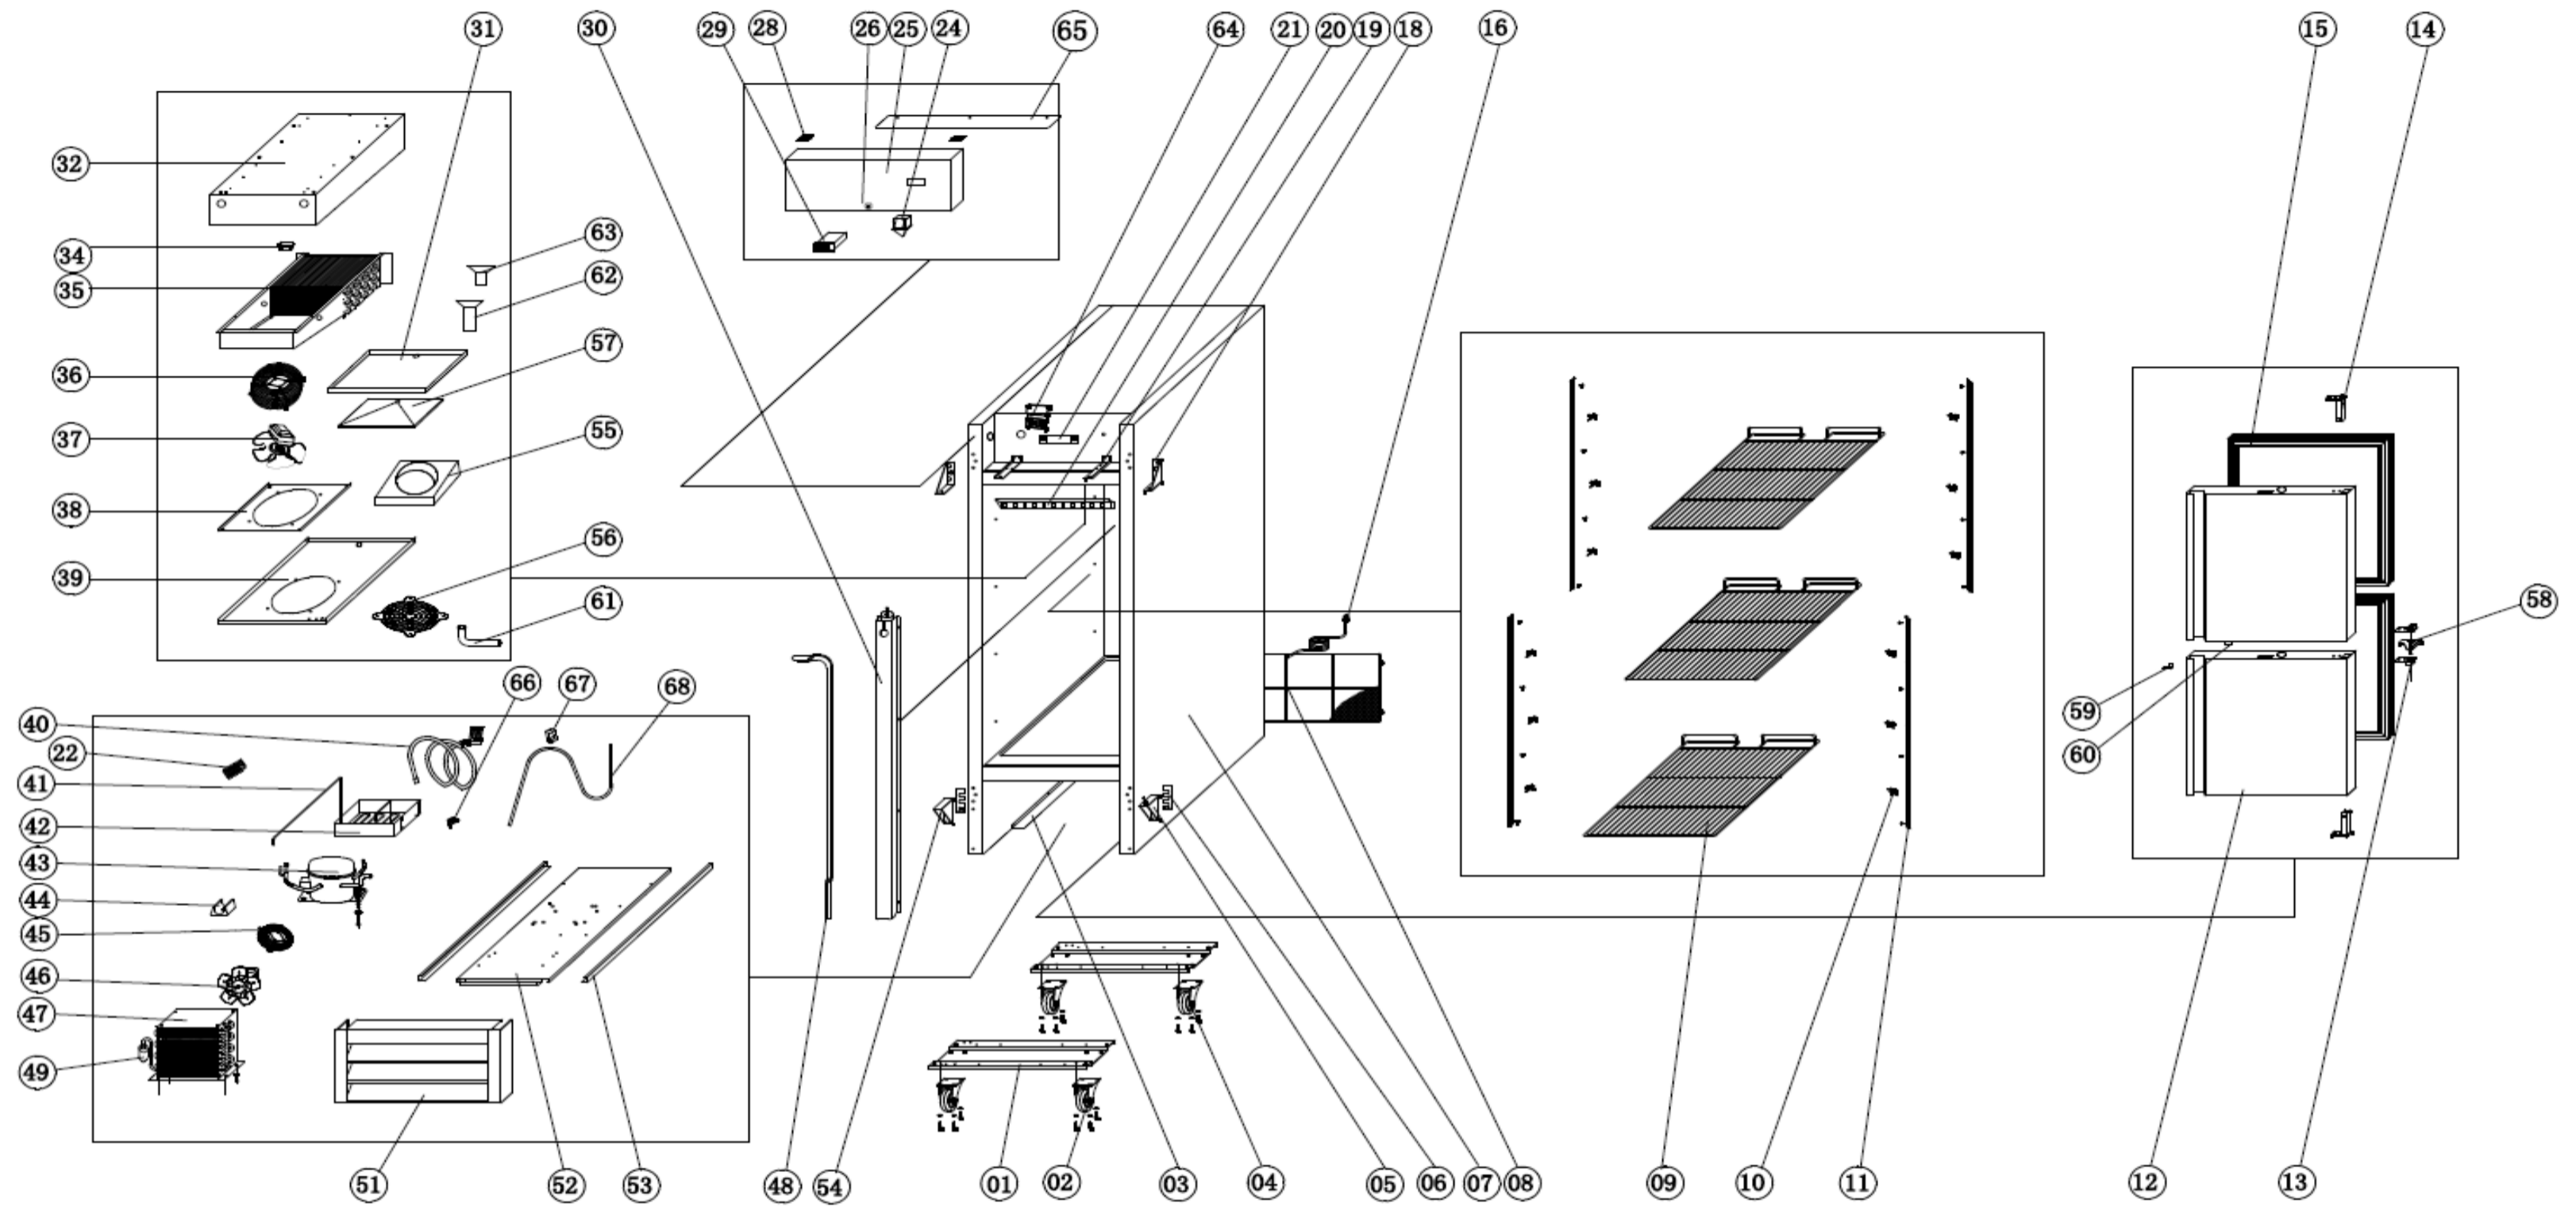

43a	COMPRESSOR ELECTRICAL COMPONENT SET	ALL	1PC	0USDF0	KCHRI27R2HDR	738280
44	Drier Support	ALL	1PC	0USI78	KCHRI27R2HDR	738280
45	Basket Guard Grills	ALL	1PC	0USDIJ	KCHRI27R2HDR	738280
46	Condenser Fan	ALL	1PC	0USF15	KCHRI27R2HDR	738280
46a	CONDENSER FAN BLADE	ALL	1PC	0USC4J	KCHRI27R2HDR	738280
47	Condenser	ALL	1PC	0USF34	KCHRI27R2HDR	738280
48	Vertical Suction Pipe+Capillary A	ALL	1PC	0USI21	KCHRI27R2HDR	738280
49	Filter Drier	ALL	1PC	0USG66	KCHRI27R2HDR	738280
49a	CAPILLARY	ALL	1PC	0USL42	KCHRI27R2HDR	738280
51	Down Panel	ALL	1PC	0USF97	KCHRI27R2HDR	738280
52	Unit Board	ALL	1PC	0USJ70	KCHRI27R2HDR	738280
53	Guide Of Unit Board/Left	ALL	1PC	0USJ69	KCHRI27R2HDR	738280
53a	Guide Of Unit Board/Right	ALL	1PC	0USN84	KCHRI27R2HDR	738280
54	Plastic Door Hinge Cover /Down left	ALL	1PC	0USDGV	KCHRI27R2HDR	738280
55	Wind Guide Foam	ALL	1PC	0USI41	KCHRI27R2HDR	738280
56	Fan Grill	ALL	1PC	0USDD8	KCHRI27R2HDR	738280
57	Insulation Board	ALL	1PC	0USH22	KCHRI27R2HDR	738280
58	Middle Hinge	ALL	1PC	0USDD0	KCHRI27R2HDR	738280
59	Down Sealing Part	ALL	1PC	0USDD1	KCHRI27R2HDR	738280
60	Up Sealing Part	ALL	1PC	0USDD3	KCHRI27R2HDR	738280
61	Water Pipe	ALL	1PC	0USI36	KCHRI27R2HDR	738280
62	Drain Pipe (A)	ALL	1PC	096261	KCHRI27R2HDR	738280
63	Drain Pipe (B EXT)	ALL	1PC	096263	KCHRI27R2HDR	738280
64	Controller Protector box	ALL	1PC	0USN72	KCHRI27R2HDR	738280
64a	Controller Protector cover	ALL	1PC	0USN73	KCHRI27R2HDR	738280
65	Top Cover	ALL	1PC	0USN85	KCHRI27R2HDR	738280
66	Drain Fixer	ALL	1PC	0USN75	KCHRI27R2HDR	738280
67	Drain Holder	ALL	1PC	0USN86	KCHRI27R2HDR	738280
68	Drain Pipe	ALL	1PC	0USN87	KCHRI27R2HDR	738280

EXPLODE OF KCHRI27R2HDR