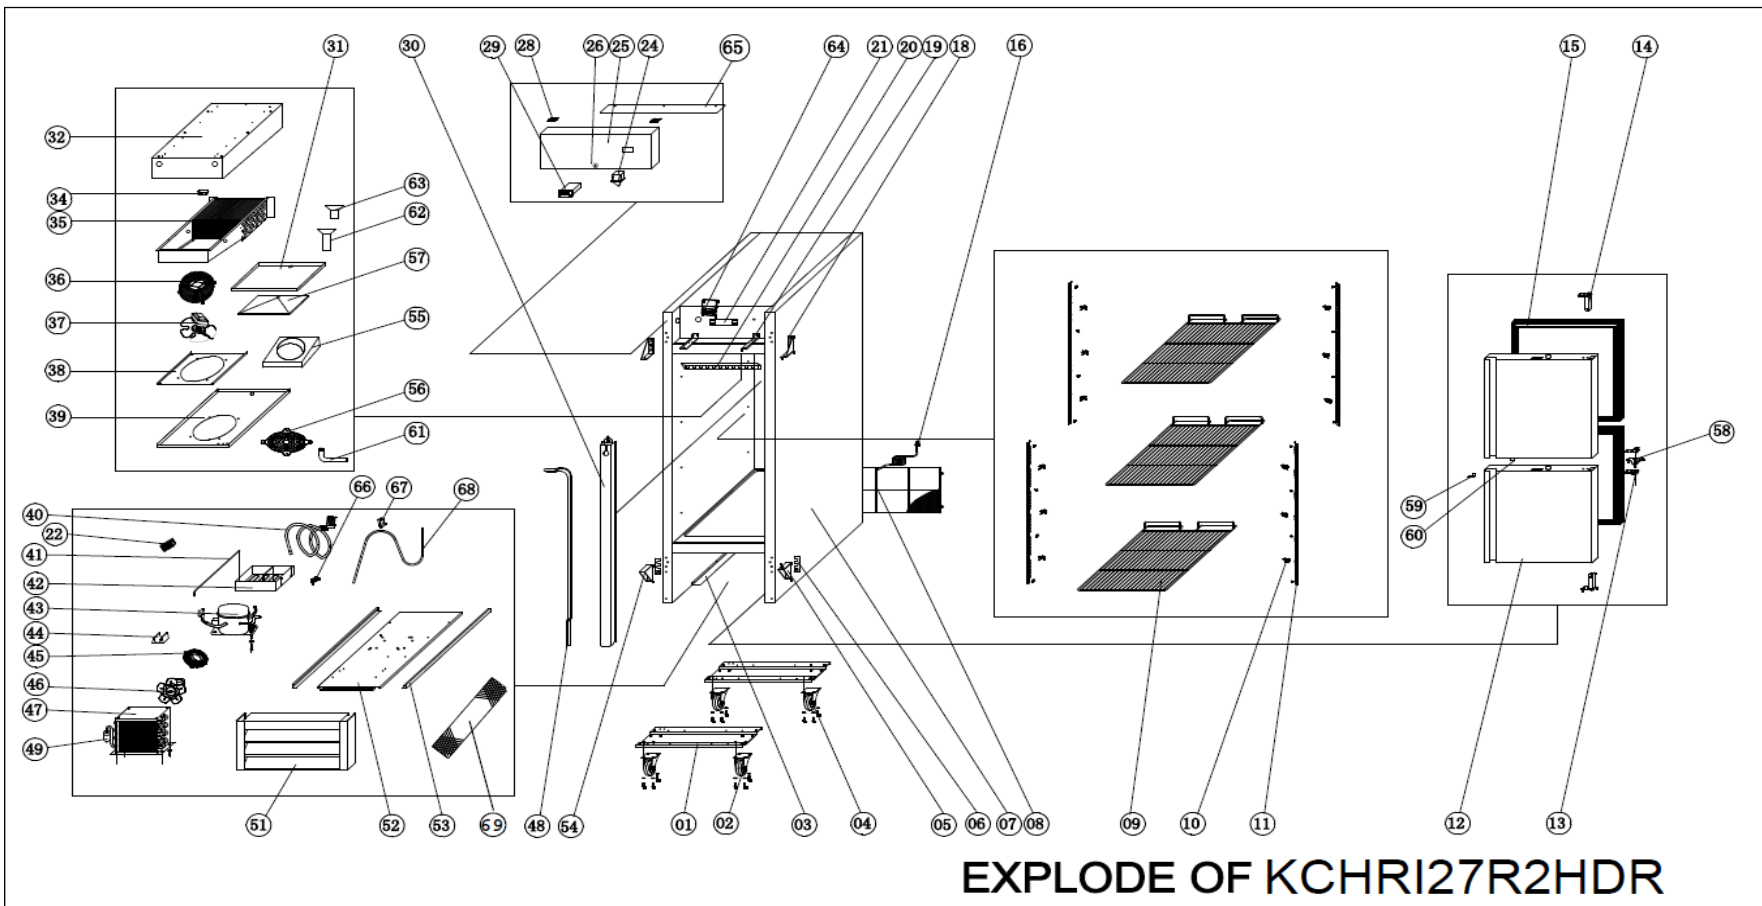

41	Evaporate Pipe	ALL	1PC	0USG17	KCHRI27R2HDR	738280
42	Water Box	ALL	1PC	0USI29	KCHRI27R2HDR	738280
43	Compressor	ALL	1PC	0USF23	KCHRI27R2HDR	738280
43a	COMPRESSOR ELECTRICAL COMPONENT SET	ALL	1PC	0USDF0	KCHRI27R2HDR	738280
44	Drier Support	ALL	1PC	0USI78	KCHRI27R2HDR	738280
45	Basketc Guard Grills	ALL	1PC	0USDIJ	KCHRI27R2HDR	738280
46	Condenser Fan	ALL	1PC	0USF15	KCHRI27R2HDR	738280
46a	CONDENSER FAN BLADE	ALL	1PC	0USC4J	KCHRI27R2HDR	738280
47	Condenser	ALL	1PC	0USF34	KCHRI27R2HDR	738280
48	Vertical Suction Pipe+Capillary A	ALL	1PC	0USI21	KCHRI27R2HDR	738280
49	Filter Drier	ALL	1PC	0USG66	KCHRI27R2HDR	738280
49a	CAPILLARY	ALL	1PC	0USL42	KCHRI27R2HDR	738280
51	Down Panel	<23130521	1PC	0USF97	KCHRI27R2HDR	738280
		≥23130521	1PC	0USFAU	KCHRI27R2HDR	738280
52	Unit Board	ALL	1PC	0USJ70	KCHRI27R2HDR	738280
53	Guide Of Unit Board/Left	ALL	1PC	0USJ69	KCHRI27R2HDR	738280
53a	Guide Of Unit Board/Right	ALL	1PC	0USN84	KCHRI27R2HDR	738280
54	Plastic Door Hinge Cover /Down left	ALL	1PC	0USDGV	KCHRI27R2HDR	738280
55	Wind Guide Foam	ALL	1PC	0USI41	KCHRI27R2HDR	738280
56	Fan Grill	ALL	1PC	0USDD8	KCHRI27R2HDR	738280
57	Insulation Board	ALL	1PC	0USH22	KCHRI27R2HDR	738280
58	Middle Hinge	ALL	1PC	0USDD0	KCHRI27R2HDR	738280
59	Down Sealing Part	ALL	1PC	0USDD1	KCHRI27R2HDR	738280
60	Up Sealing Part	ALL	1PC	0USDD3	KCHRI27R2HDR	738280
61	Water Pipe	ALL	1PC	0USI36	KCHRI27R2HDR	738280
62	Drain Pipe (A)	ALL	1PC	096261	KCHRI27R2HDR	738280
63	Drain Pipe (B EXT)	ALL	1PC	096263	KCHRI27R2HDR	738280
64	Controller Protector box	ALL	1PC	0USN72	KCHRI27R2HDR	738280
64a	Controller Protector cover	ALL	1PC	0USN73	KCHRI27R2HDR	738280
65	Top Cover	ALL	1PC	0USN85	KCHRI27R2HDR	738280
66	Drain Fixer	ALL	1PC	0USN75	KCHRI27R2HDR	738280
67	Drain Holder	ALL	1PC	0USN86	KCHRI27R2HDR	738280
68	Drain Pipe	ALL	1PC	0USN87	KCHRI27R2HDR	738280
69	Bottom seal grill	<01420128		N/A	KCHRI27R2HDR	738280
		≥01420128	1PC	0USDIM	KCHRI27R2HDR	738280

EXPLODE OF KCHRI27R2HDR