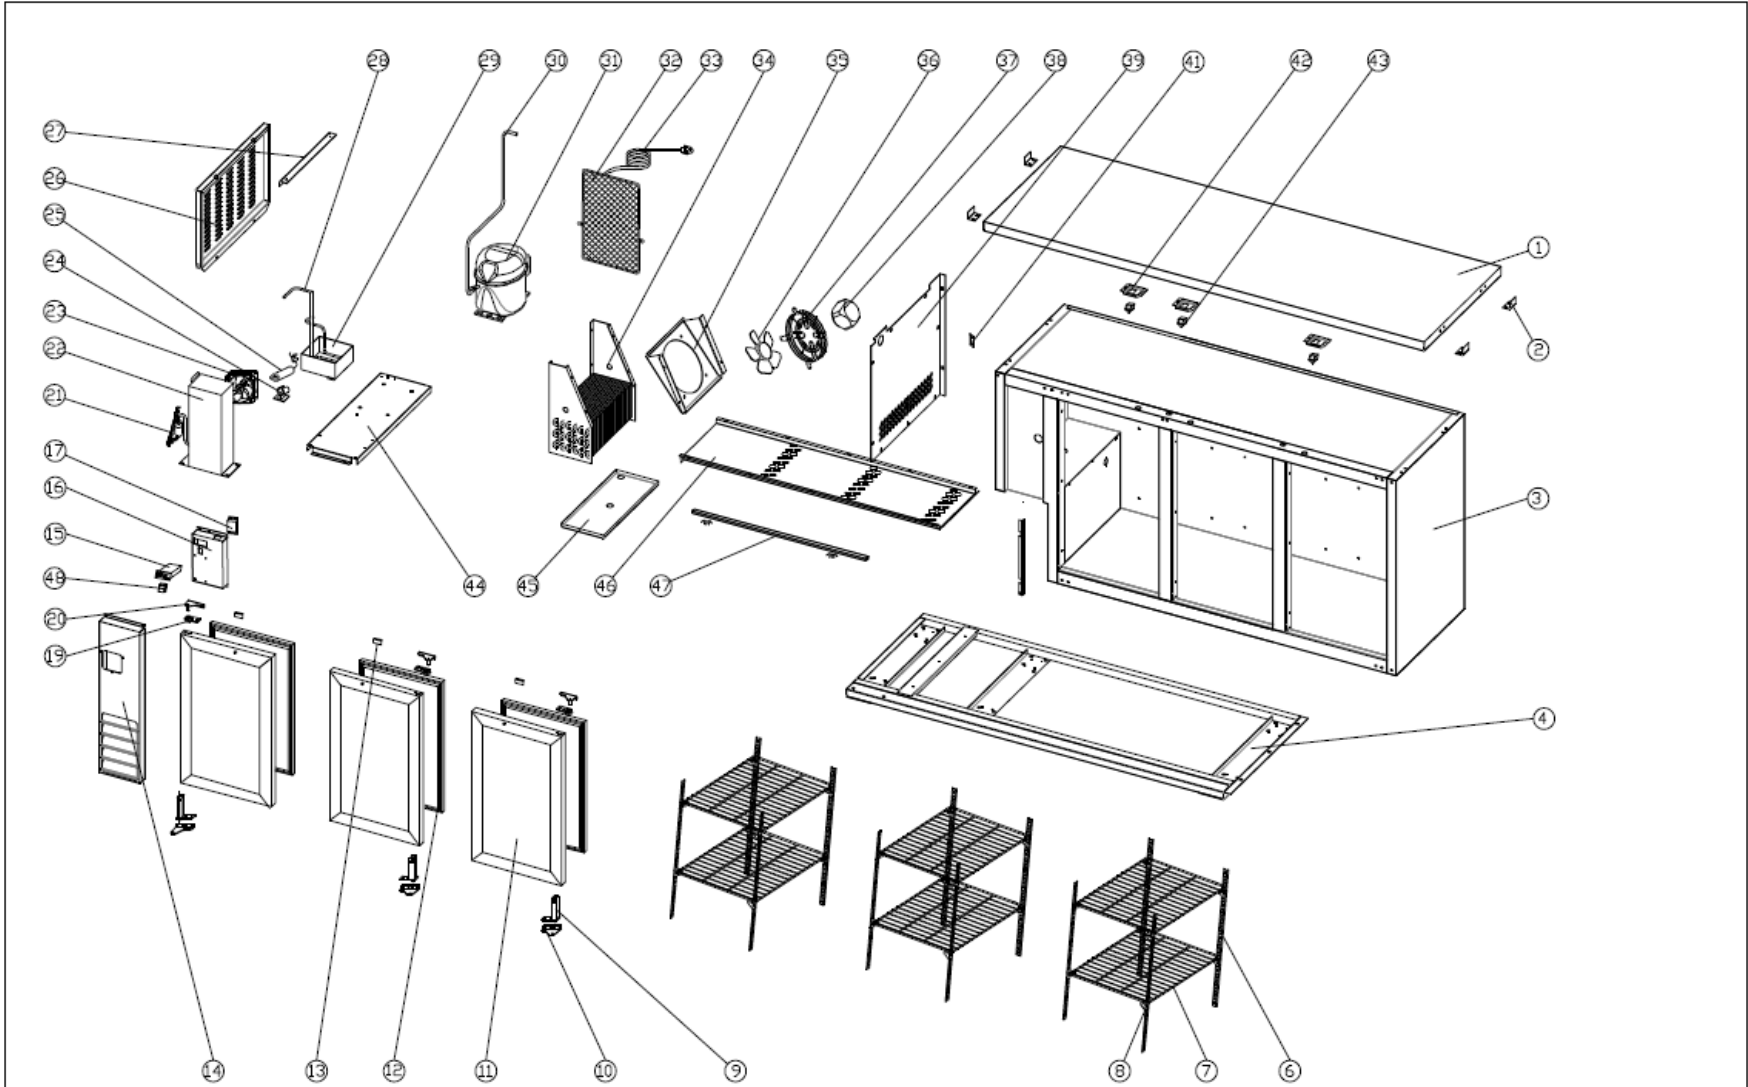

25	FILTER DRIER	ALL	1PC	0USG66	KCHBB72G	738274
26	UNIT ROOM COVER	ALL	1PC	0USJ22	KCHBB72G	738274
27	UNIT ROOM COVER FIXER	ALL	1PC	0USK40	KCHBB72G	738274
28	DISCHARGE PIPE	ALL	1PC	0USI95	KCHBB72G	738274
29	WATER BOX	ALL	1PC	0USI48	KCHBB72G	738274
30	SUCTION PIPE	ALL	1PC	0USI93	KCHBB72G	738274
31	COMPRESSOR	ALL	1PC	0USF32	KCHBB72G	738274
31a	COMPRESSOR ELECTRICAL COMPONENT SET	ALL	1PC	0USDF8	KCHBB72G	738274
32	UNIT ROOM GRILL	ALL	1PC	0USI83	KCHBB72G	738274
32a	LOCATION KNOB	ALL	2PCS	0USH46	KCHBB72G	738274
33	PLUG	ALL	1PC	0USI53	KCHBB72G	738274
34	EVAPORATOR	ALL	1PC	0USJ16	KCHBB72G	738274
34a	Evaporator Temperature Sensor Probe	ALL	1PC	0USC6Q	KCHBB72G	738274
35	FAN SUPPORT	ALL	1PC	0USK43	KCHBB72G	738274
36	EVAPORATOR FAN BLADE	ALL	1PC	0USI52	KCHBB72G	738274
37	EVAPORATOR FAN GRILL	ALL	1PC	0USI25	KCHBB72G	738274
38	EVAPORATOR FAN MOTOR	ALL	1PC	0USF16	KCHBB72G	738274
39	EVAPORATOR COVER	ALL	1PC	0USJ24	KCHBB72G	738274
41	SENSOR FIXED CLIP	ALL	1PC	0USM10	KCHBB72G	738274
42	DOOR SWITCH BOX	ALL	3PCS	0USF88	KCHBB72G	738274
43	DOOR SWITCH	ALL	3PCS	0USF85	KCHBB72G	738274
44	UNIT BOARD	ALL	1PC	0USK42	KCHBB72G	738274
45	EVAPORATOR WATER PAN	ALL	1PC	0USJ21	KCHBB72G	738274
46	AIR FLOW CONDUCT BOARD	ALL	1PC	0USJ65	KCHBB72G	738274
47	LAMP	ALL	1PC	0USI57	KCHBB72G	738274
48	LIGHT SWITCH	ALL	1PC	0USH45	KCHBB72G	738274

EXPLODE DRAWING OF KCHBB72G