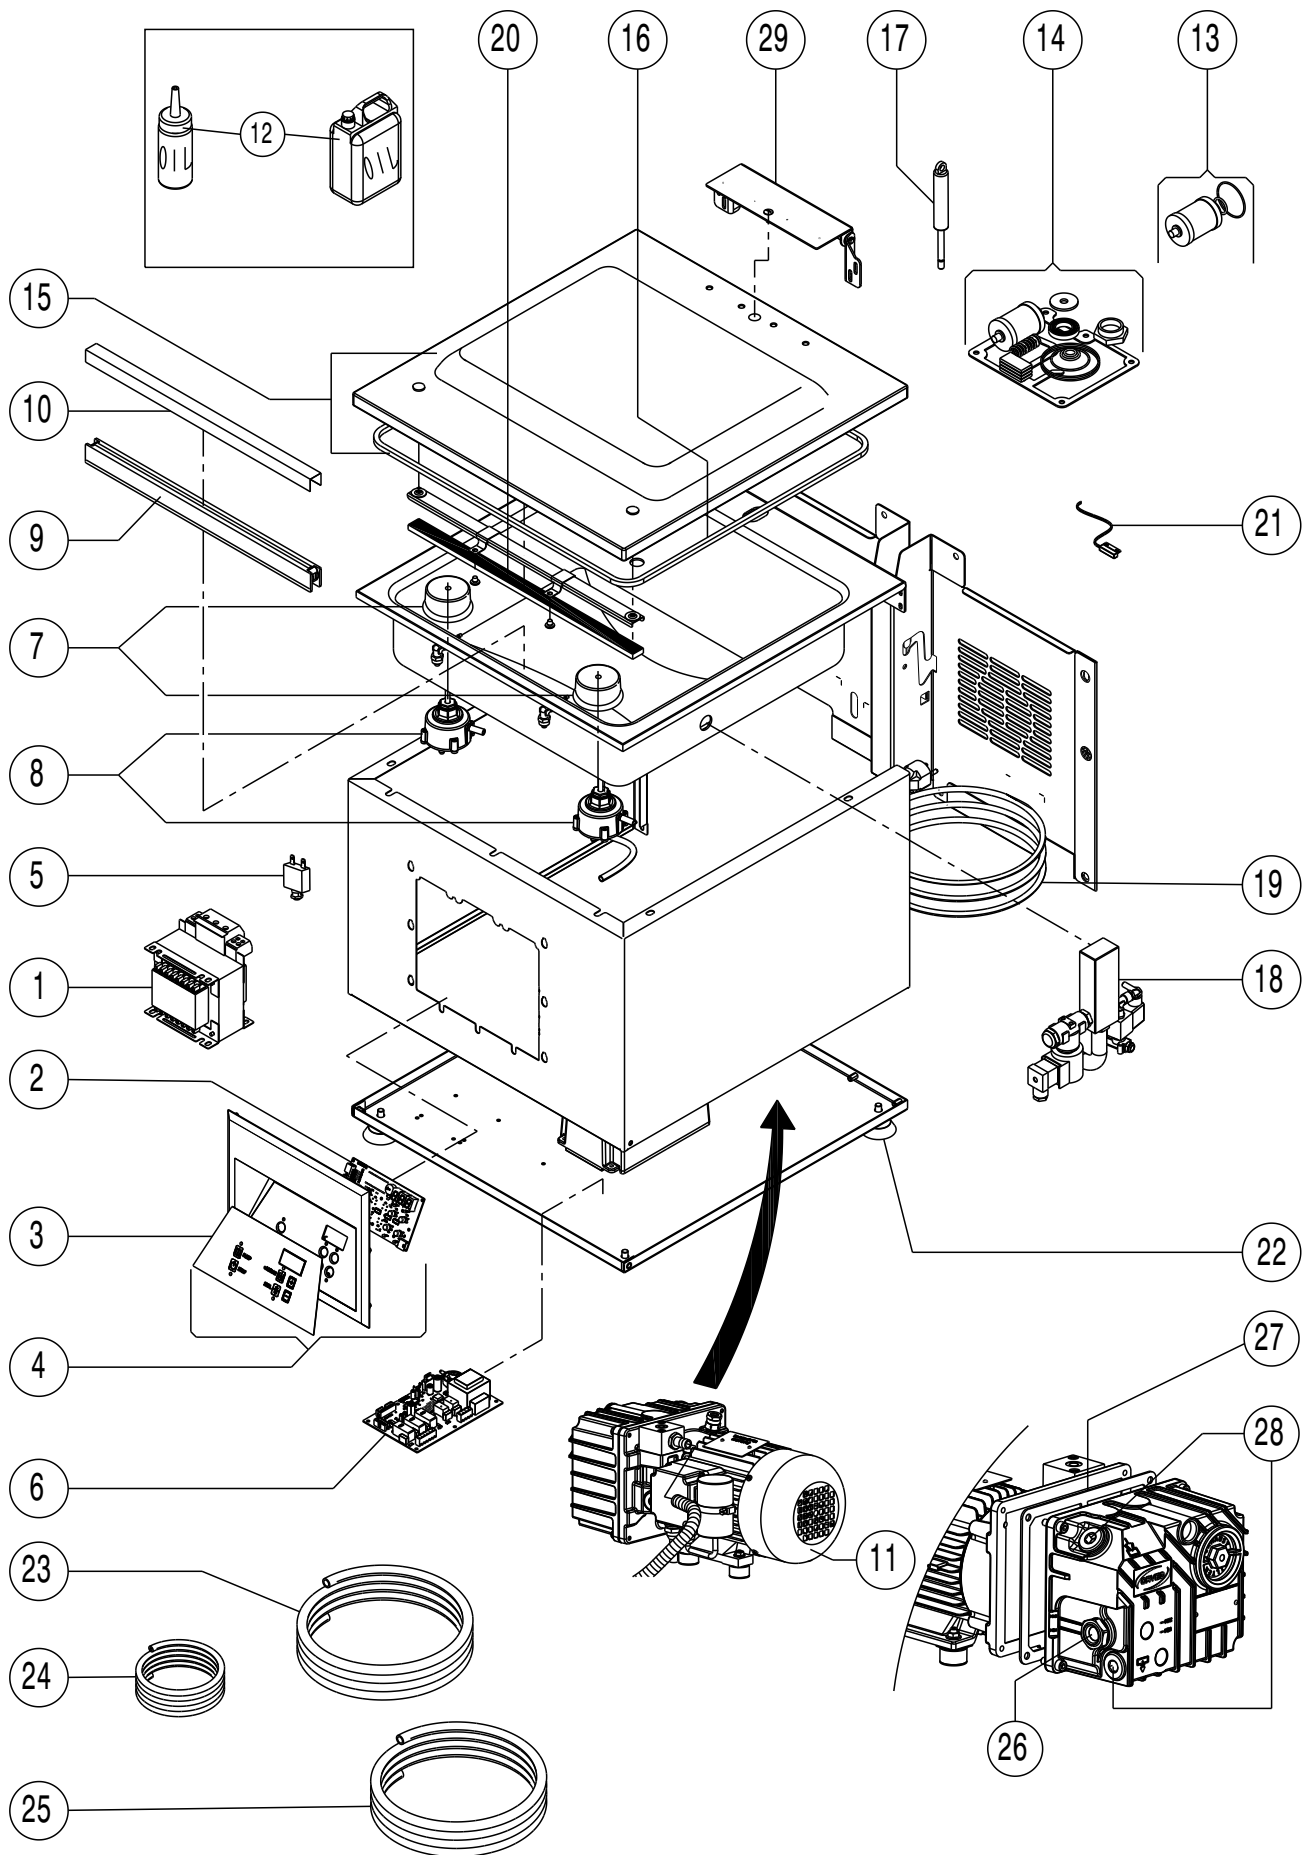

## SPARE PART CATALOGUE VACCUM SEALER

Code	Model	Ref	Page	Description	Notes
602178	EVP08D	a		VACUUM PACKER 8 M3/H, TABLE TOP, DIGITAL DISPLAY	.....
602184	DVP08D	b		VACUUM PACKER 8 M3/H, TABLE TOP, DIGITAL DISPLAY	.....

INDEX REFERENCE NAME

From sr. Nr/ Da Ser. Nr.:

From status level / Da scatto: