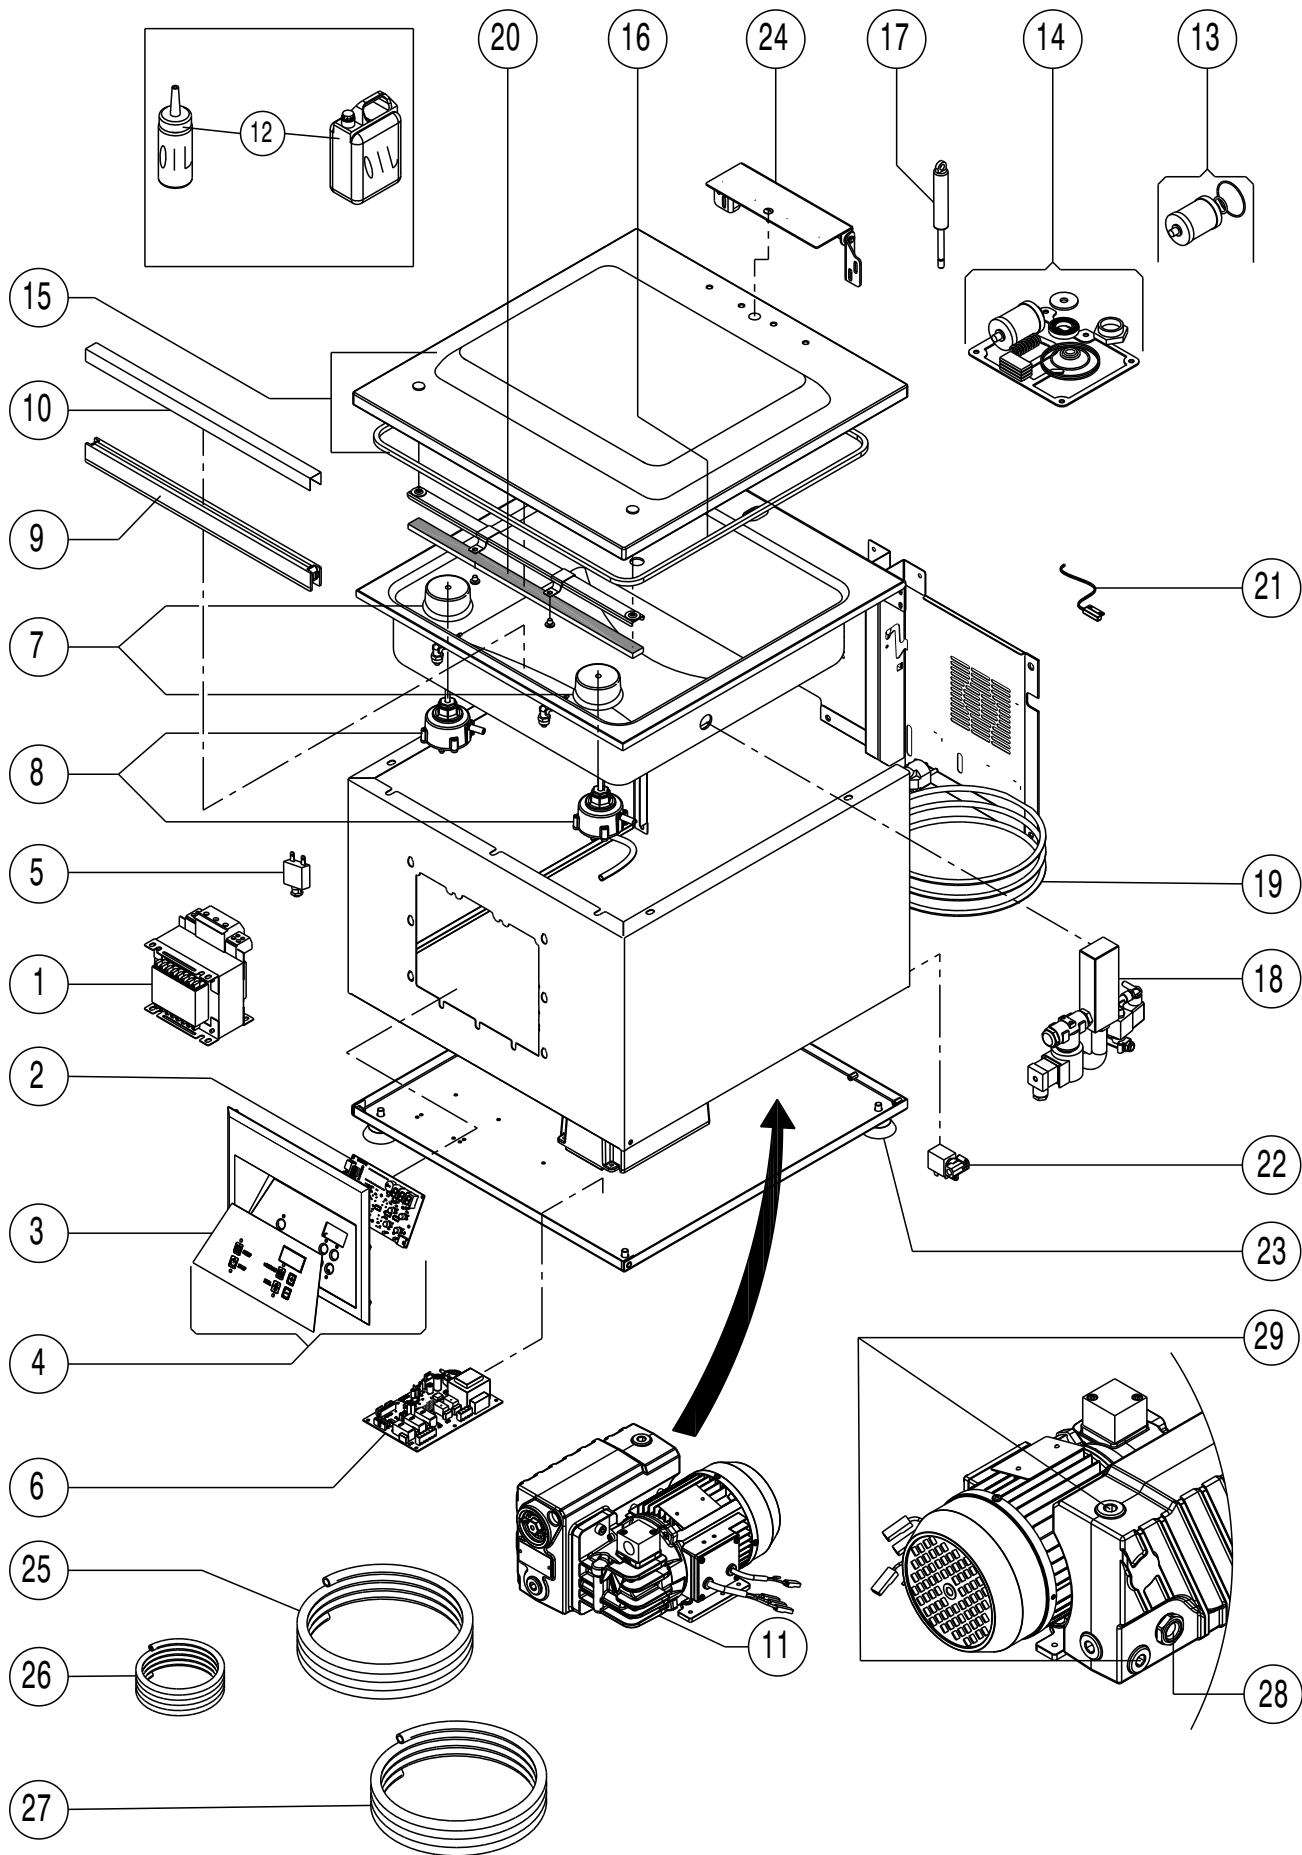

## SPARE PART CATALOGUE VACCUM SEALER

Code	Model	Ref	Page	Description	Notes
602180	EVP16D	a		VACUUM PACKER 16 M3/H, TABLE TOP, DIGITAL DISPLAY	.....
602186	DVP16D	b		VACUUM PACKER 16 M3/H, TABLE TOP, DIGITAL DISPLAY	.....

INDEX REFERENCE NAME

From sr. Nr/ Da Ser. Nr.:

From status level / Da scatto: