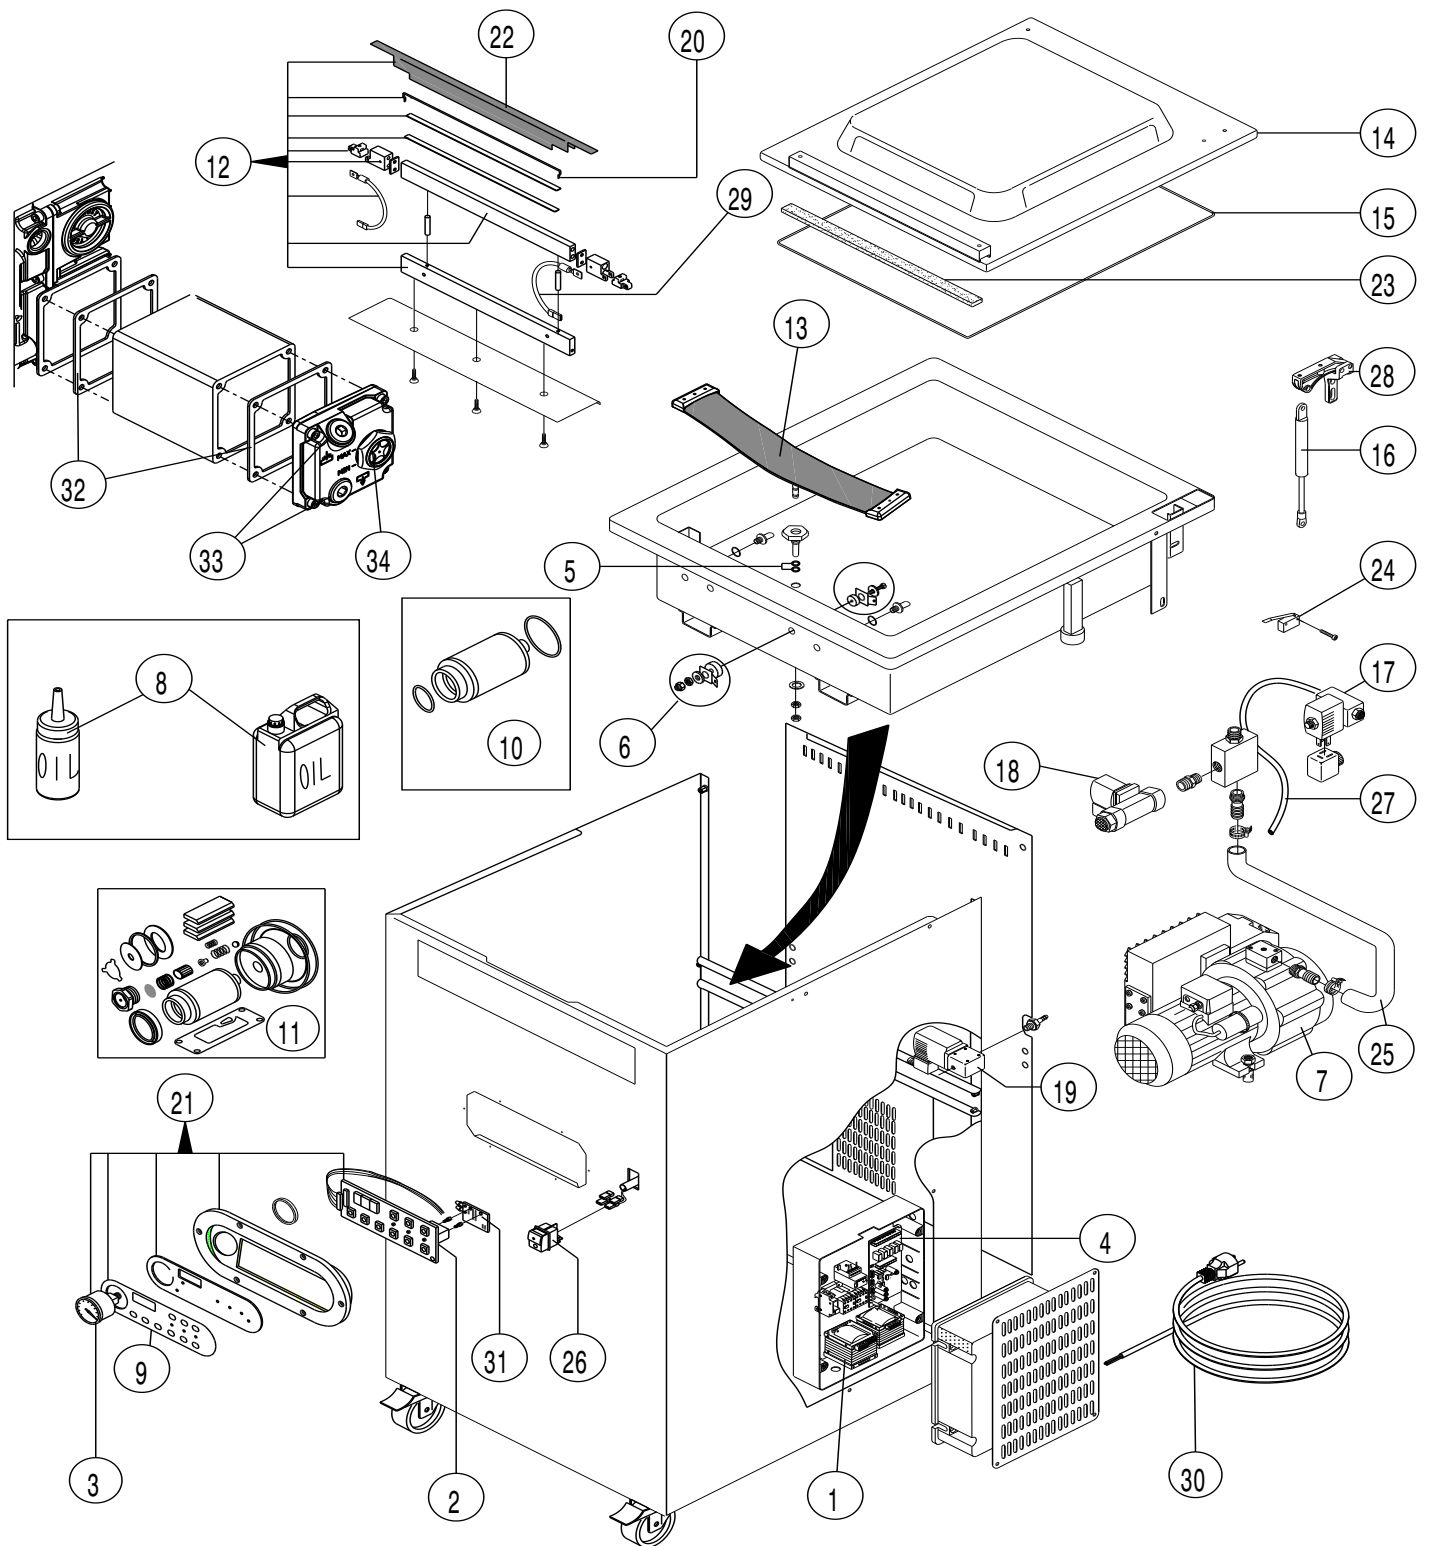

SPARE PART CATALOGUE VACCUM SEALER

Code	Model	Ref	Page	Description	Notes
602182	EVP25A	a		VACUUM PACKER 25 M3/H, ON WHEELS
602196	DVP25A	b		VACUUM PACKER 25 M3/H, ON WHEELS

INDEX REFERENCE NAME

From sr. Nr/ Da Ser. Nr.:

From status level / Da scatto: