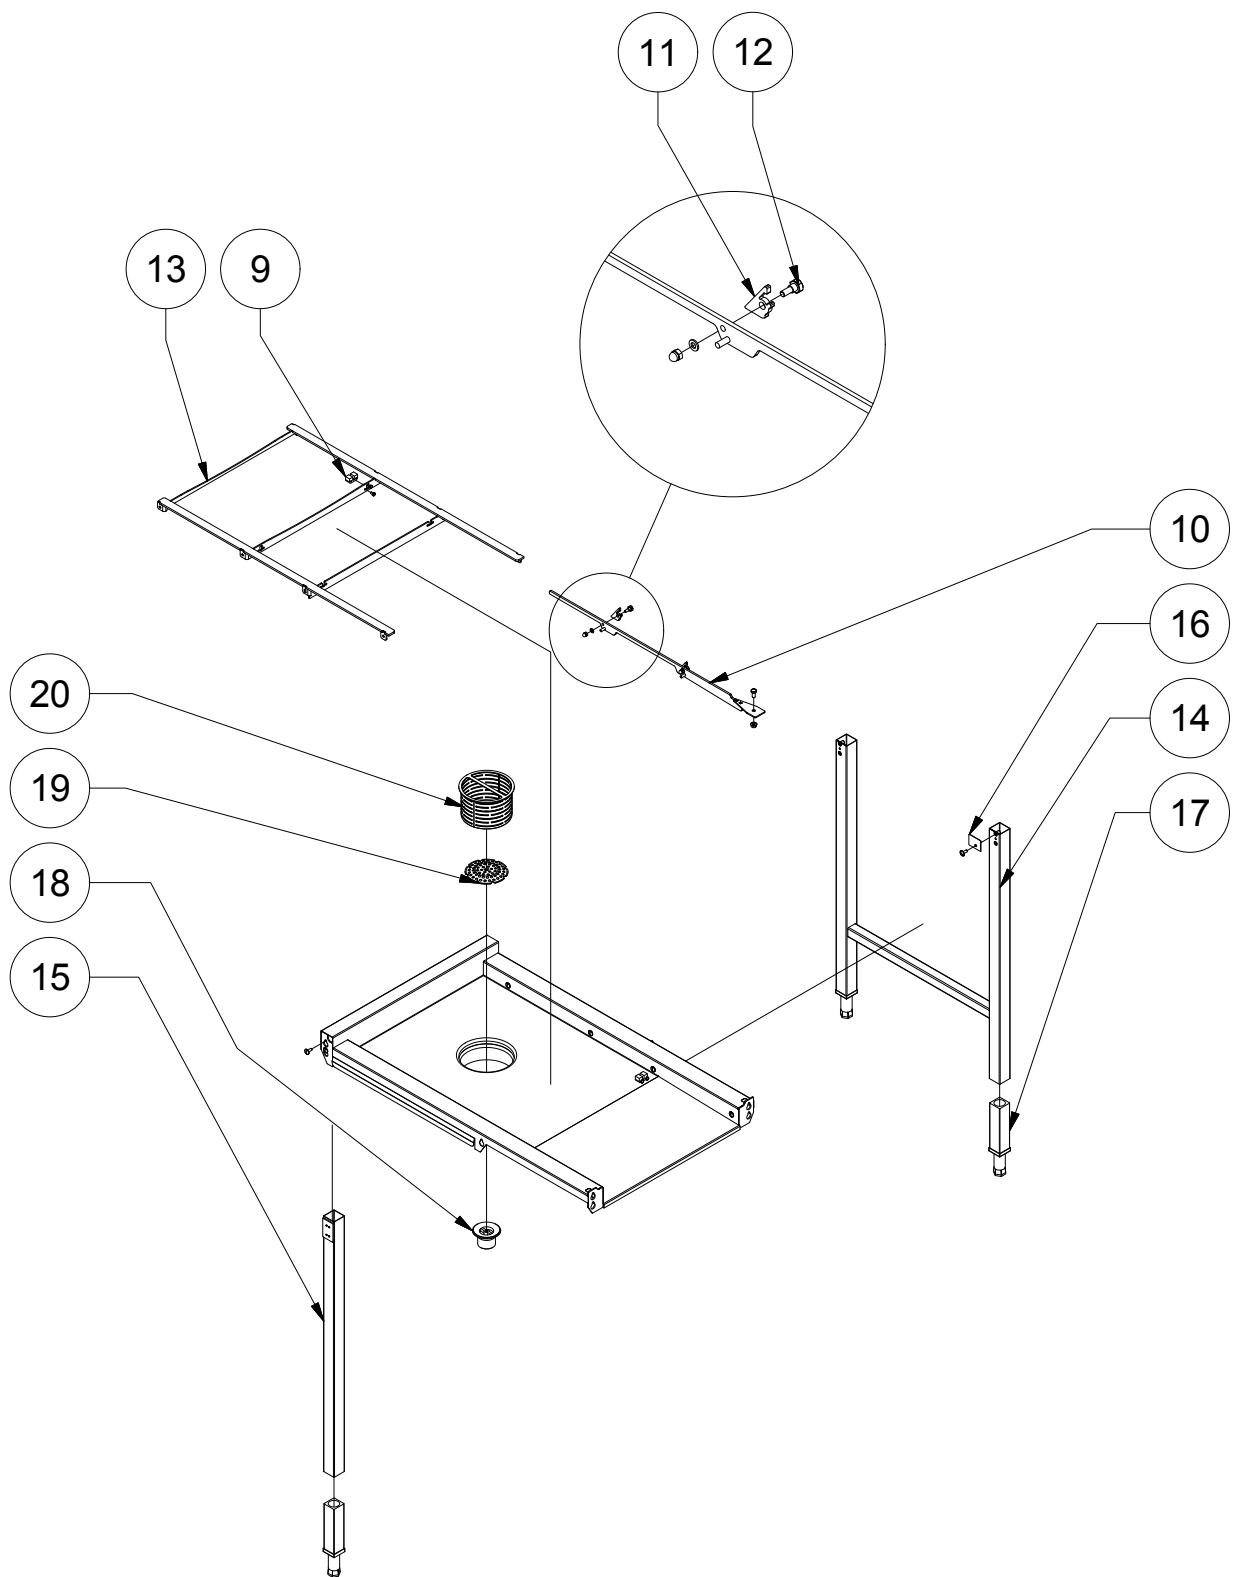

Spare part list

SIDE LOADER

CE

DOC. NO. **ST11791-60**
EDITION 2 2017.10

Prod.no.
9F86524300
9F86545100
9F86312900

Side loader 700
Side loader 800
Side loader 900

Edition: 2

2017-10

Prod.no.
9F86313000 to 9F86313500

Side loader, 1000, 1100
1200, 1300
1400, 1500

Edition: 2

2017-10

20	ST0 33 90-00	Strainer basket			
19	428 02 89-00	Strainer plate Ø114			
18	476 84 47-00	Drainconnection 1½"			
17	ST0 33 76-00	Foot cpl.			
16	ST1 17 65-00	Leg Cover, Side Loader			
15	ST0 52 11-00	Stand cpl., side loader			
14	ST0 37 83-00	Front stand cpl			
13	ST1 16 23-10	Slide Grid, 1000			Side Loader 1000
	ST1 16 23-11	Slide Grid, 1100			Side Loader 1100
	ST1 16 23-12	Slide Grid, 1200			Side Loader 1200
	ST1 16 23-13	Slide Grid, 1300			Side Loader 1300
	ST1 16 23-14	Slide Grid, 1400			Side Loader 1400
	ST1 16 23-15	Slide Grid, 1500			Side Loader 1500
12	ST1 21 03-00	Close Fitting Bolt			
11	ST1 20 35-00	Carrier			
10	ST1 16 31-10	Feeding Arm 1000			Side Loader 1000
	ST1 16 31-11	Feeding Arm 1100			Side Loader 1100
	ST1 16 31-12	Feeding Arm 1200			Side Loader 1200
	ST1 16 31-13	Feeding Arm 1300			Side Loader 1300
	ST1 16 31-14	Feeding Arm 1400			Side Loader 1400
	ST1 16 31-15	Feeding Arm 1500			Side Loader 1500
9	ST1 06 17-00	Support			
8	ST0 33 76-00	Foot cpl.			
7	ST0 52 11-00	Stand cpl., side loader			
6	ST0 37 83-00	Front stand cpl			
5	ST1 06 17-00	Support			
4	ST1 16 23-07	Slide Grid 700			Side Loader 700
	ST1 16 23-08	Slide Grid 800			Side Loader 800
	ST1 16 23-09	Slide Grid 900			Side Loader 900
3	ST1 20 35-00	Carrier			
2	ST1 21 03-00	Close Fitting Bolt			
1	ST1 16 31-07	Feeding Arm, 700			Side Loader 700
	ST1 16 31-08	Feeding Arm, 800			Side Loader 800
	ST1 16 31-09	Feeding Arm, 900			Side Loader 800
Pos	Art. No.	Description	From	To	Note