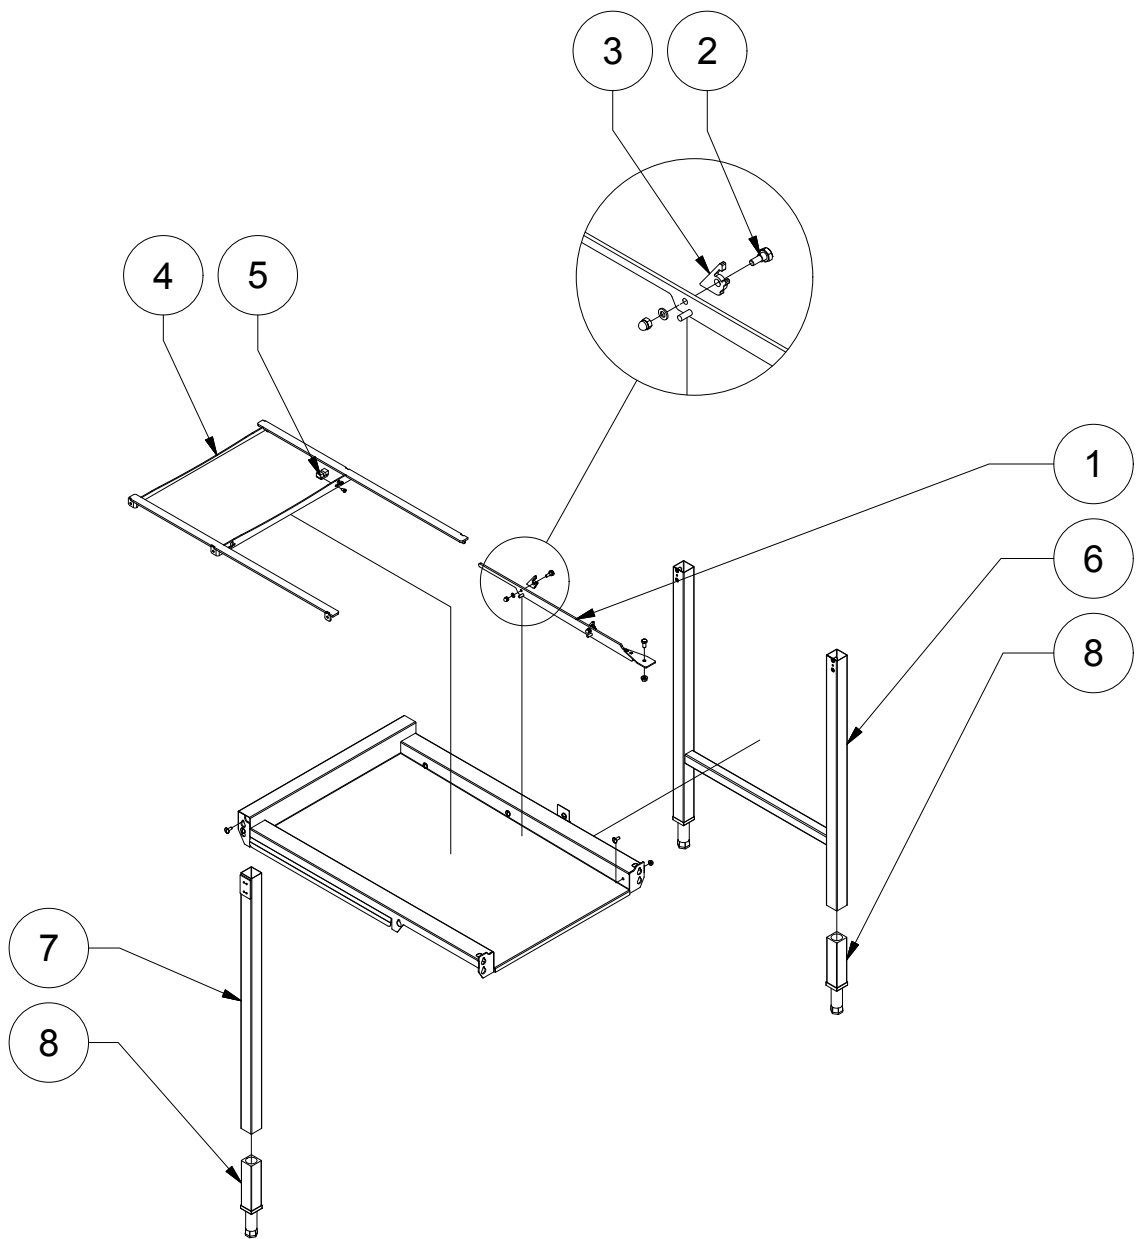

Spare part list

SIDE LOADER

CE

DOC. NO. **ST11791-60**
EDITION 2 2017.10

Prod.no.
9F86524300
9F86545100
9F86312900

Side loader 700
Side loader 800
Side loader 900

Edition: 2

2017-10

Prod.no.
9F86313000 to 9F86313500

Side loader, 1000, 1100
1200, 1300
1400, 1500

Edition: 2

2017-10

20	ST0 33 90-00	Strainer basket			
19	428 02 89-00	Strainer plate Ø114			
18	476 84 47-00	Drainconnection 1½"			
17	ST0 33 76-00	Foot cpl.			
16	ST1 17 65-00	Leg Cover, Side Loader			
15	ST0 52 11-00	Stand cpl., side loader			
14	ST0 37 83-00	Front stand cpl			
13	ST1 16 23-10	Slide Grid, 1000			Side Loader 1000
	ST1 16 23-11	Slide Grid, 1100			Side Loader 1100
	ST1 16 23-12	Slide Grid, 1200			Side Loader 1200
	ST1 16 23-13	Slide Grid, 1300			Side Loader 1300
	ST1 16 23-14	Slide Grid, 1400			Side Loader 1400
	ST1 16 23-15	Slide Grid, 1500			Side Loader 1500
12	ST1 21 03-00	Close Fitting Bolt			
11	ST1 20 35-00	Carrier			
10	ST1 16 31-10	Feeding Arm 1000			Side Loader 1000
	ST1 16 31-11	Feeding Arm 1100			Side Loader 1100
	ST1 16 31-12	Feeding Arm 1200			Side Loader 1200
	ST1 16 31-13	Feeding Arm 1300			Side Loader 1300
	ST1 16 31-14	Feeding Arm 1400			Side Loader 1400
	ST1 16 31-15	Feeding Arm 1500			Side Loader 1500
9	ST1 06 17-00	Support			
8	ST0 33 76-00	Foot cpl.			
7	ST0 52 11-00	Stand cpl., side loader			
6	ST0 37 83-00	Front stand cpl			
5	ST1 06 17-00	Support			
4	ST1 16 23-07	Slide Grid 700			Side Loader 700
	ST1 16 23-08	Slide Grid 800			Side Loader 800
	ST1 16 23-09	Slide Grid 900			Side Loader 900
3	ST1 20 35-00	Carrier			
2	ST1 21 03-00	Close Fitting Bolt			
1	ST1 16 31-07	Feeding Arm, 700			Side Loader 700
	ST1 16 31-08	Feeding Arm, 800			Side Loader 800
	ST1 16 31-09	Feeding Arm, 900			Side Loader 800
Pos	Art. No.	Description	From	To	Note