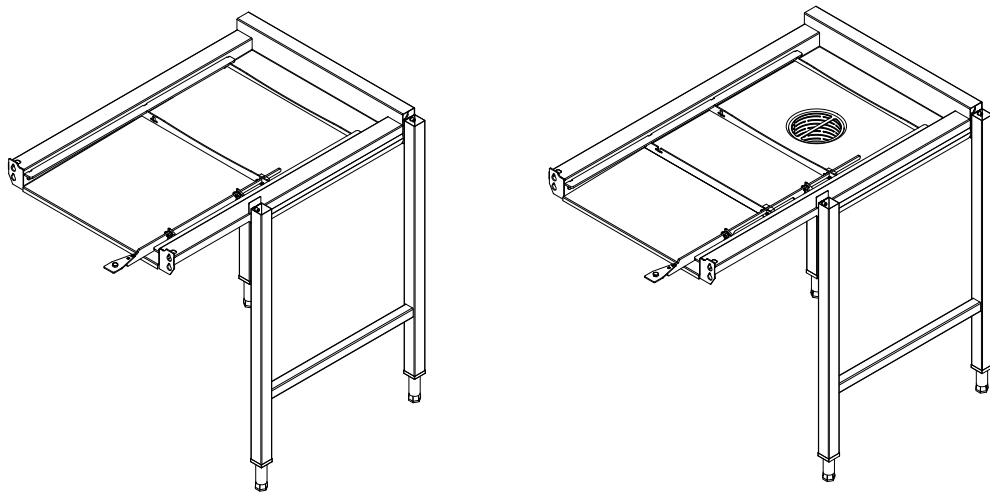

Spare part list

SIDE LOADER

CE

DOC. NO. **ST11791-60**
EDITION 2 2017.10

Prod.no.
9F86524300
9F86545100
9F86312900

Side loader 700
Side loader 800
Side loader 900

Edition: 2

2017-10

Prod.no.
9F86313000 to 9F86313500

Side loader, 1000, 1100
1200, 1300
1400, 1500

Edition: 2

2017-10

20	ST0 33 90-00	Strainer basket			
19	428 02 89-00	Strainer plate Ø114			
18	476 84 47-00	Drainconnection 1½"			
17	ST0 33 76-00	Foot cpl.			
16	ST1 17 65-00	Leg Cover, Side Loader			
15	ST0 52 11-00	Stand cpl., side loader			
14	ST0 37 83-00	Front stand cpl			
13	ST1 16 23-10	Slide Grid, 1000			Side Loader 1000
	ST1 16 23-11	Slide Grid, 1100			Side Loader 1100
	ST1 16 23-12	Slide Grid, 1200			Side Loader 1200
	ST1 16 23-13	Slide Grid, 1300			Side Loader 1300
	ST1 16 23-14	Slide Grid, 1400			Side Loader 1400
	ST1 16 23-15	Slide Grid, 1500			Side Loader 1500
12	ST1 21 03-00	Close Fitting Bolt			
11	ST1 20 35-00	Carrier			
10	ST1 16 31-10	Feeding Arm 1000			Side Loader 1000
	ST1 16 31-11	Feeding Arm 1100			Side Loader 1100
	ST1 16 31-12	Feeding Arm 1200			Side Loader 1200
	ST1 16 31-13	Feeding Arm 1300			Side Loader 1300
	ST1 16 31-14	Feeding Arm 1400			Side Loader 1400
	ST1 16 31-15	Feeding Arm 1500			Side Loader 1500
9	ST1 06 17-00	Support			
8	ST0 33 76-00	Foot cpl.			
7	ST0 52 11-00	Stand cpl., side loader			
6	ST0 37 83-00	Front stand cpl			
5	ST1 06 17-00	Support			
4	ST1 16 23-07	Slide Grid 700			Side Loader 700
	ST1 16 23-08	Slide Grid 800			Side Loader 800
	ST1 16 23-09	Slide Grid 900			Side Loader 900
3	ST1 20 35-00	Carrier			
2	ST1 21 03-00	Close Fitting Bolt			
1	ST1 16 31-07	Feeding Arm, 700			Side Loader 700
	ST1 16 31-08	Feeding Arm, 800			Side Loader 800
	ST1 16 31-09	Feeding Arm, 900			Side Loader 800
Pos	Art. No.	Description	From	To	Note